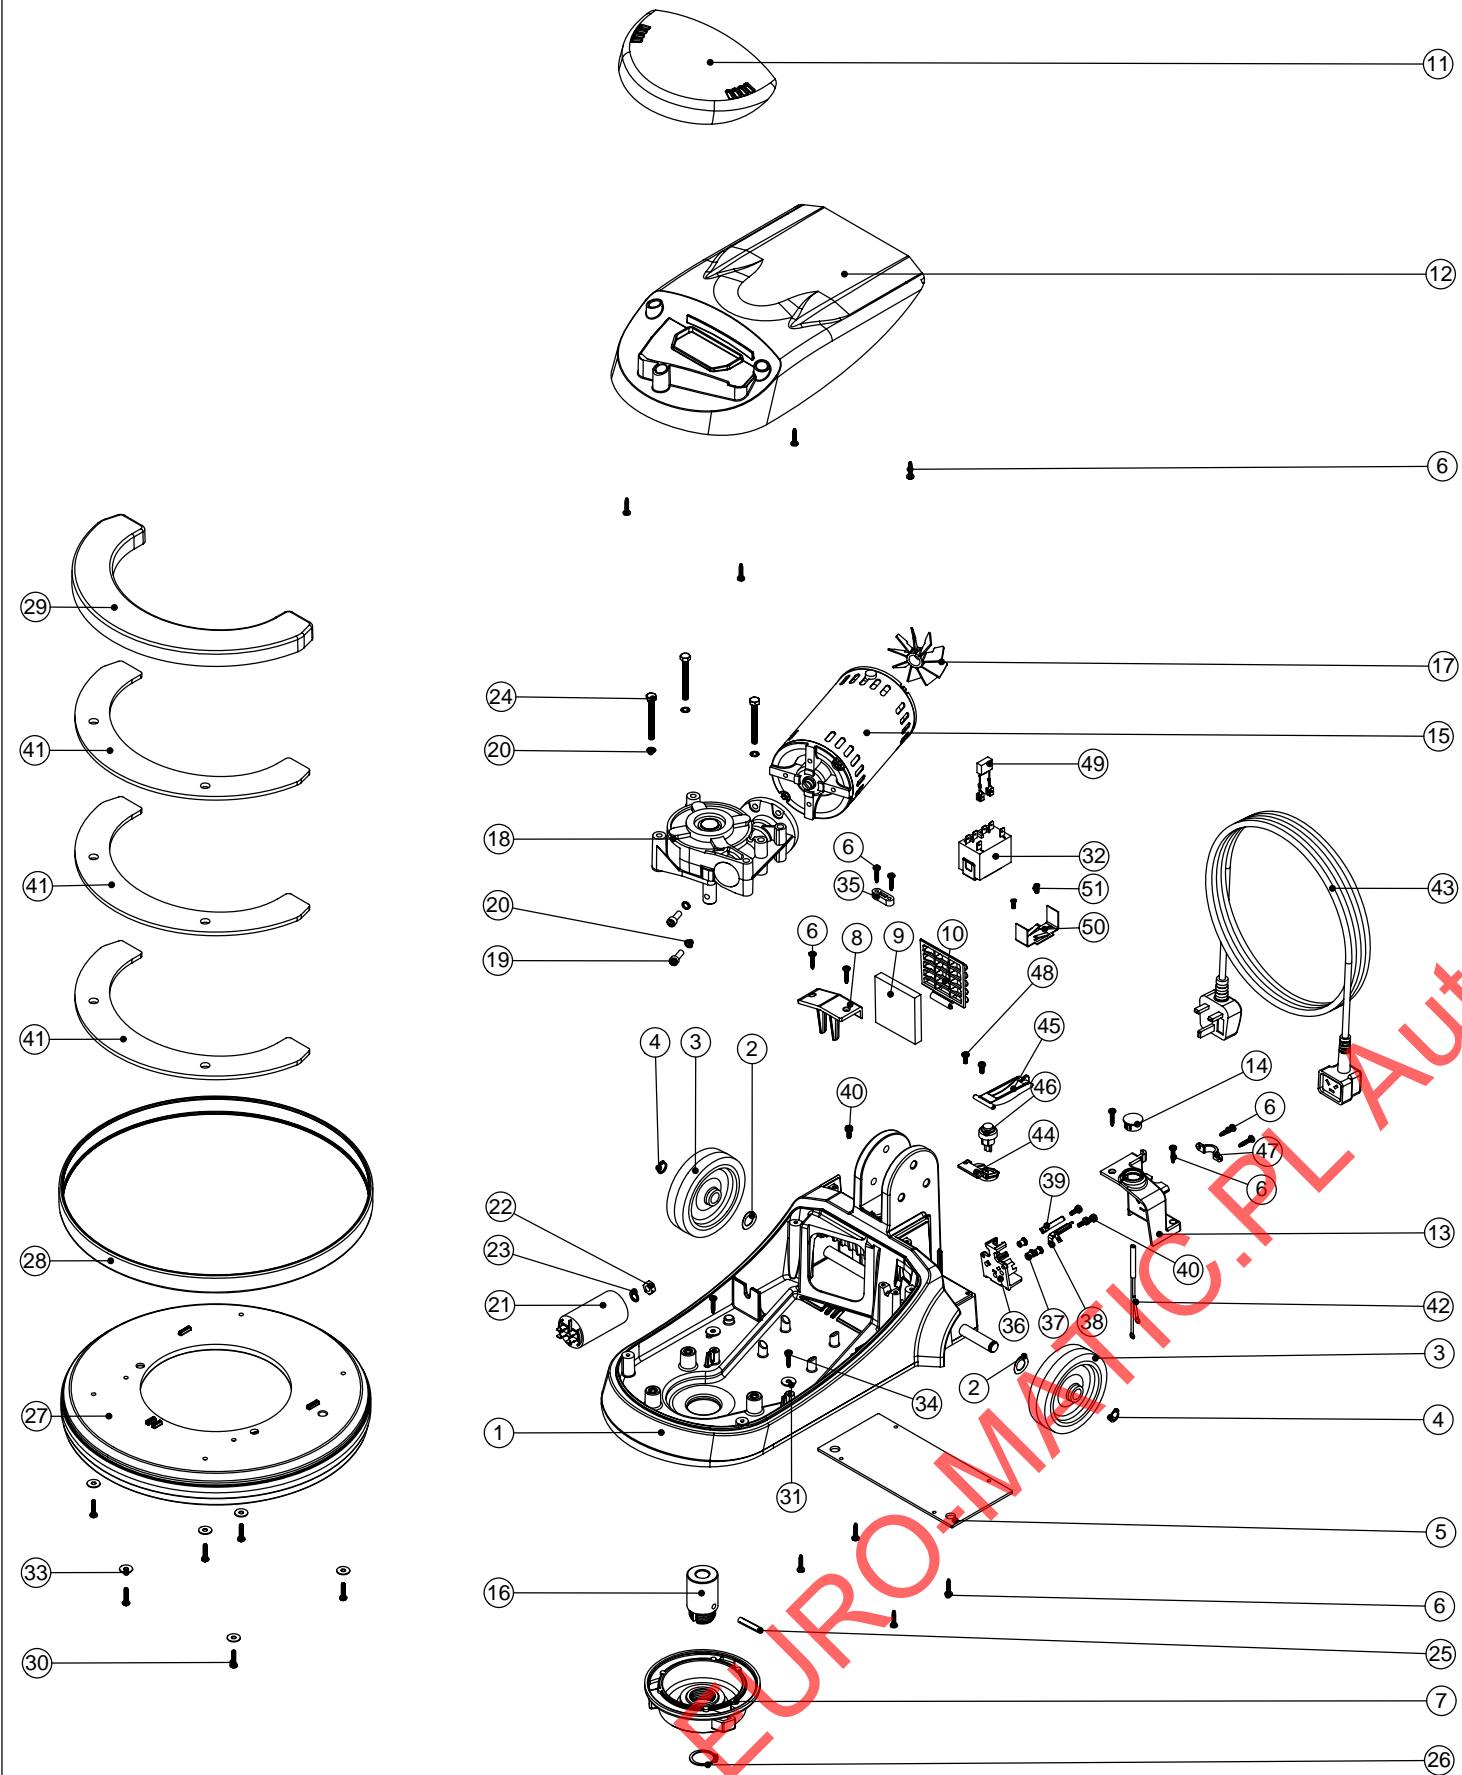

Numatic International Spare Parts

Model No: NLL332 / NLL415 BASE

234454
DRAWING: EXP-0885 ISS:A04
19/02/2007

NB: FOR WIRING SEE DRAWING: WD-0341

Numatic International Spare Parts

Model No: NLL332 / NLL415 BASE

POS:	ITEM NO:	DESCRIPTION:	COMMENTS:
1	304235	BASE ASSEMBLY	
2	219891	13MM WAVEY WASHER	
3	329112	100MM WHEEL	
4	219345	12MM EXTERNAL CIRCLIP	
5	304236	BASE PLATE	
6	219914	NO6 X 5/8 INCH LONG POZI-PAN PLASTITE STAINLESS STEEL SCREW	
7	230207	CHUCK	
8	229667	FILTER COVER TOP	
9	329522	FILTER	
10	229668	FILTER COVER	
11	229663	LOLINE CAP MOULDING GREY	
12	328113	NLL332 LID MOULDING PRINTED	
	328114	NLL415 LID MOULDING PRINTED	415 MODEL
13	229674	10A INPUT COVER	
14	220967	LENS COVER	
15	205116	INDUCTION MOTOR 240/220V	
16	314000	DRIVE SHAFT	
17	229686	FAN MOULDING	
18	206737	14:1 GEARBOX (GB12)	
	206754	18.67:1 GEARBOX (GB12)	415 MODEL
19	219887	M6 X 16MM STAINLESS STEEL CAP HEAD SCREW	
20	219544	M6 SHAKEPROOF WASHER	
21	220876	20 MFD MOTOR RUN CAPACITOR (450V)	
22	219079	M8 PLAIN NUT	
23	219018	M8 SHAKEPROOF WASHER	
24	219224	M6 X 35MM LONG HEX HEAD BOLT	
25	219523	GROOVED PIN	
26	230048	26MM EXTERNAL CIRCLIP	
27	229664	LOLINE DECK MOULDING (330MM)	
	229718	DECK MOULDING (360MM)	415 MODEL
28	214111	BUFFER RING	
	214112	BUFFER RING	415 MODEL
29	229680	DECK WEIGHT COVER GREY	
30	219568	No8 X 3/4 INCH LONG POZI PAN STAINLESS STEEL SCREW	
31	219497	M5 NYLON WASHER	
32	206575	240V / 25A RELAY & BRACKET	
33	219644	M5 FORM G STAINLESS STEEL WASHER	
34	221152	No6 X 12MM LONG POZI PAN SELF TAP SCREW	
35	227008	BLACK CABLE CLAMP	
36	216288	TERMINAL BLOCK	
37	219009	M4 BRASS TAPPEX INSERT	
38	206563	EARTH CONTACT PIN	
39	206562	CONTACT PIN	
40	219471	M4 X 12MM LONG POZI PAN SEMS SCREW	
41	429098	WEIGHT PAINTED SILVER GREY	
42	321193	AC LED WITH TERMINALS	
43	236071	MAINS CABLE (15.0 METRES / 1MM / 3 CORE CABLE / SOCKET + UK PLUG)	
44	216293	LEVER PLATE	
45	216292	CUT OUT LEVER	
46	229454	HANDLE SWITCH	
47	229729	10AMP PLUG CLAMP	
48	219677	No4 X 10MM LONG POZI PAN PLASTITE SCREW	
49	230136	SUPPRESSOR ASSEMBLY	
50	206500	RELAY BRACKET	
51	219651	M4 X 10MM LONG POZI PAN THREAD CUTTING SCREW