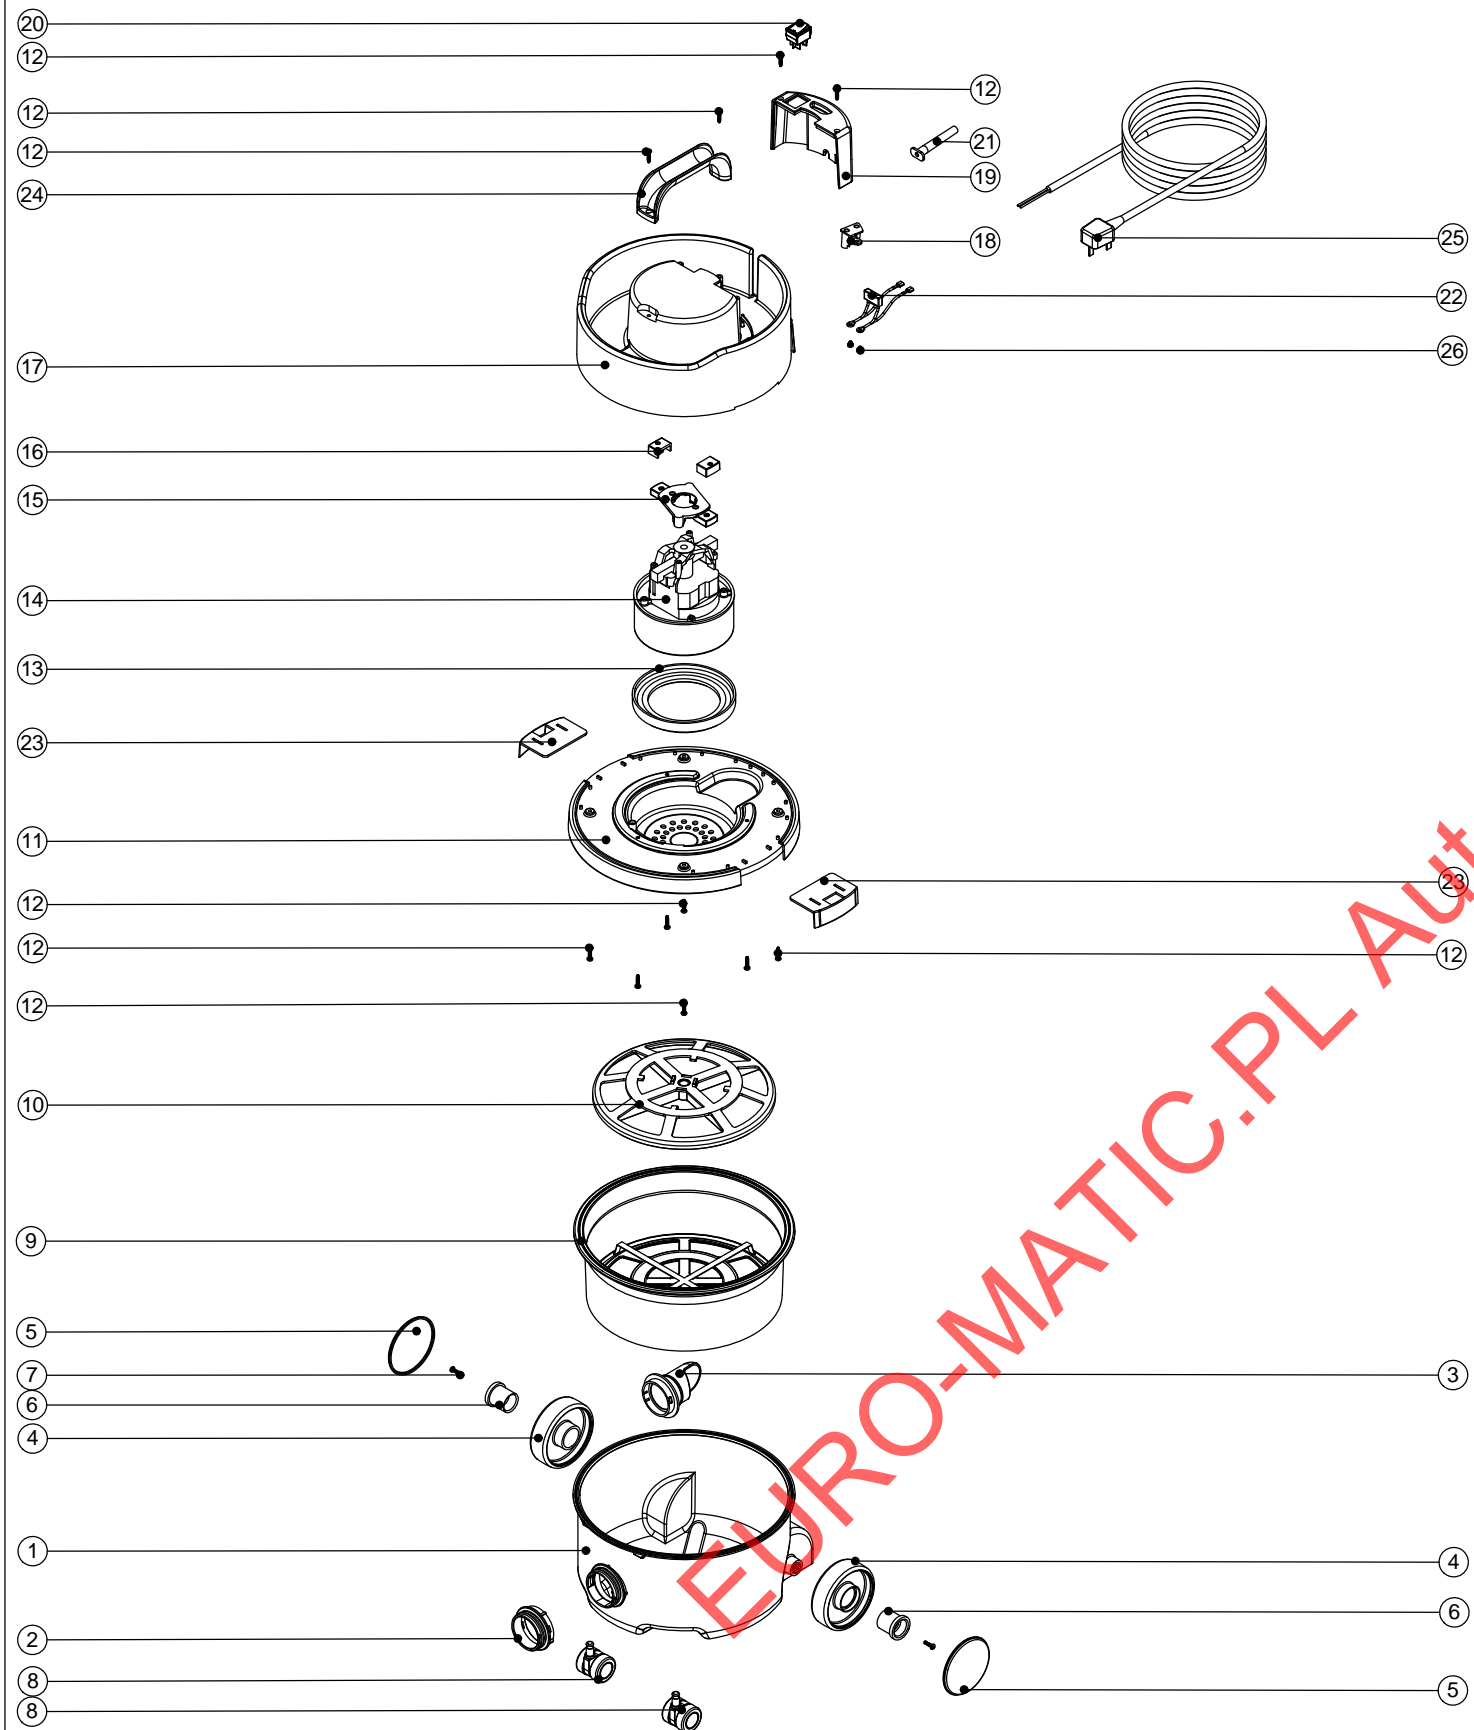

Numatic International Spare Parts

Model No: NVH180-2 EXPLODED DRAWING (EXP-0797)

234366
DRAWING: EXP-0797 ISS:A05
07/07/2011

Numatic International Spare Parts

Model No: NVH180-2 EXPLODED DRAWING (EXP-0797)

ITEM NO.	Item_No	DESCRIPTION	COMMENTS
1	227484	180 GREY CONTAINER (PLUS FACE)	
2	227346	GREY THREADED NECK	
3	227363	BAG CONNECTOR	
4	227640	2 SHOT WHEEL ASSEMBLY	
5	227638	BLACK PLAIN TRIM	
6	227868	WHEEL HUB FOR 2 SHOT WHEEL	
7	219105	No8 X 5/8 INCH LONG POZI PAN PLASTITE SCREW	
8	204000	40MM PU-TYRED BLACK TWIN WHEEL CASTOR	
9	207109	12 INCH FILTER (DOUBLE BOTTOM) 160GRM SMS	
10	209050	SINGLE FILTER GRID	
11	227895	GREY BOTTOM MOTOR HOUSING	
12	219041	No8 X 3/4 INCH LONG POZI PAN SCREW	
13	227882	BOTTOM MOTOR GASKET	
14	205403	230V 2 STAGE THRO FLOW TAPER FAN MOTOR (DL21104T) TCO	
	205401	120V 2 STAGE THRO FLOW TAPER FAN MOTOR (DL21101T) TCO	120V
15	227881	MOTOR PLATE	
16	227438	RUBBER END PAD	
17	325481	GREY ROUND EDGE TOP (LAMB MOTOR & PRINTED BLACK NUMATIC)	
18	325212	TERMINAL BLOCK + INSERTS	
19	227912	GREY SWITCH COVER	
20	220552	RED ROCKER SWITCH	
21	220923	STRESS RELIEF	
22	220698	SUPPRESSOR ASSEMBLY	
	230213	SUPPRESSOR & FERRITE ASSEMBLY	220V MACHINES
23	227115	TOGGLE	
24	206451	HANDLE	
25	236033	10.0M X 1.00MM X 2 CORE CABLE (UK PLUG)	
	236034	10.0M X 1.00MM X 2 CORE CABLE (EURO PLUG)	
	236049	10.0M X 1.00MM X 2 CORE CABLE (16AMP INDUSTRIAL PLUG)	
26	219090	M4 X 8MM LONG POZI PAN SEMS SCREW	