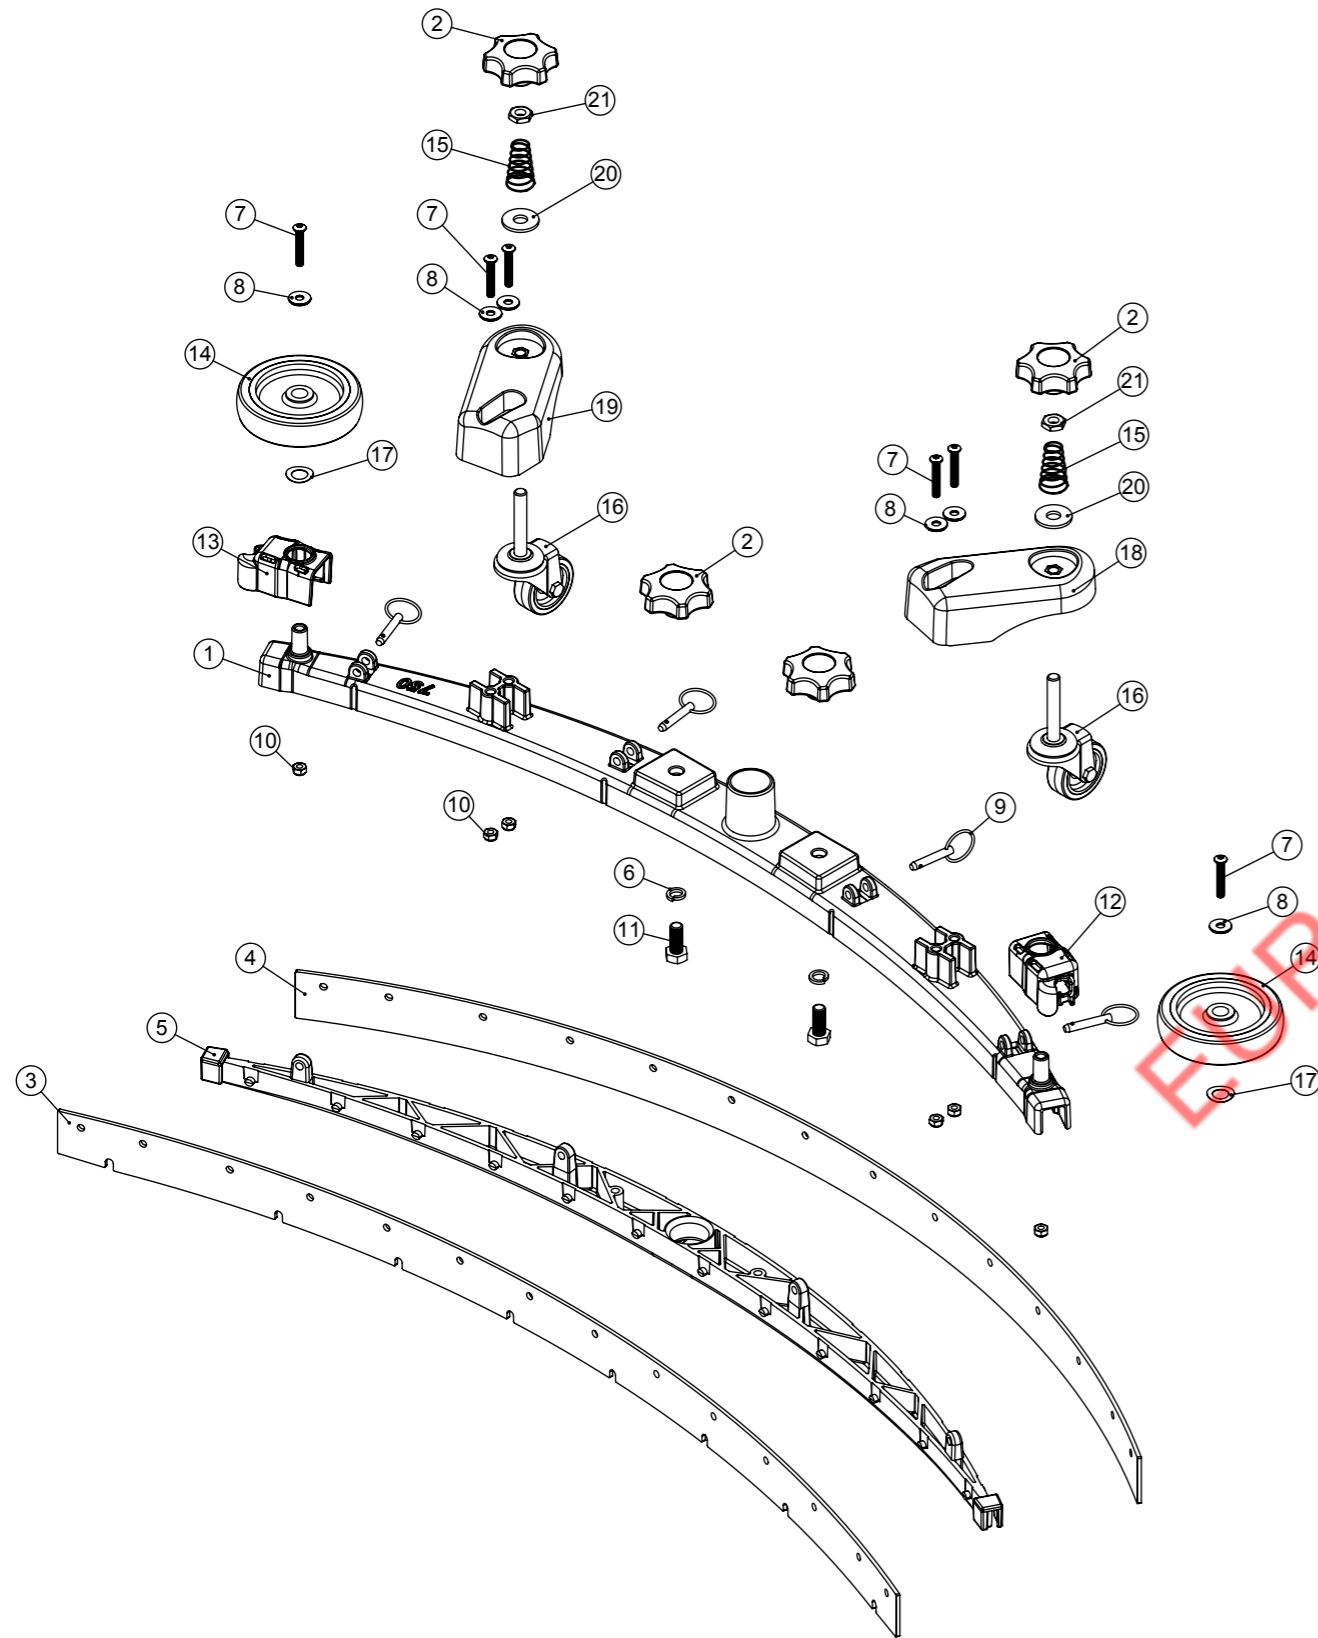

Numatic International Spare Parts

Model No: 750 TWINTEC ALUMINIUM FLOOR TOOL (38MM HOSE, RED TRIM, SERILOR BLADES)

ITEM:	PART No:	DESCRIPTION	QTY.
1	208637	(750MM SCRUB WIDTH) ALUMINIUM SQUEEGEE CASTING (38MM HOSE FITTING)	1
2	903281	M10 LOBE KNOB (RED)	4
3	208968	750MM SCRUB WIDTH REPLACEMENT FRONT BLADE (968MM LONG)	1
4	208971	750MM SCRUB WIDTH REPLACEMENT REAR BLADE (1000MM LONG)	1
5	903848	(750MM SCRUB WIDTH) RED BLADE HOLDER MOULDING (SLOPING PROFILE) (32MM & 38MM HOSE FITTING)	1
6	219899	M10 SINGLE COIL STAINLESS STEEL WASHER	2
7	219933	M6 X 35MM SOCKET BUTTON HEAD BOLT STAINLESS STEEL	6
8	219647	M6 FORM G STAINLESS STEEL WASHER	6
9	206953	DETENT PINS	4
10	219642	M6 STAINLESS STEEL NYLON INSERT NUT	6
11	219909	M10 X 25MM LONG HEXAGONAL STAINLESS STEEL SCREW	2
12	237322	RIGHT HAND FLOOR TOOL CLIP MOULDING	1
13	237323	LEFT HAND FLOOR TOOL CLIP MOULDING	1
14	208796	4 INCH WHEEL	2
15	229175	CONICAL SPRING	2
16	907759	50MM DIAMETER GREY TPR TYRED SWIVEL CASTOR C/W M10 X 60 SWAGED STEM.	2
17	219891	13MM WAVEY WASHER	2
18	906860	ADJUSTABLE FLOOR TOOL CASTOR PLASTIC PLATE LEFT	1
19	906859	ADJUSTABLE FLOOR TOOL CASTOR PLASTIC PLATE RIGHT	1
20	291124	M10 PENNY WASHER STAINLESS STEEL	2
21	219951	A4 (STAINLESS STEEL) M10 HEX LOCK NUT (HALF NUT)	2

Numatic International Spare Parts

Model No: TTV678/300 & TRO650 BOTTOM TANK / PUMP / PEDAL ASSEMBLY EXPLODED DRAWING

NB: FOR WIRING SEE DRAWING: WD-0359, DRW-15631, DRW-13416, DRW-14741

Internal Code: 905579
 DRAWING: DRW-24896 ISS:A05
 PRO 16/10/2017