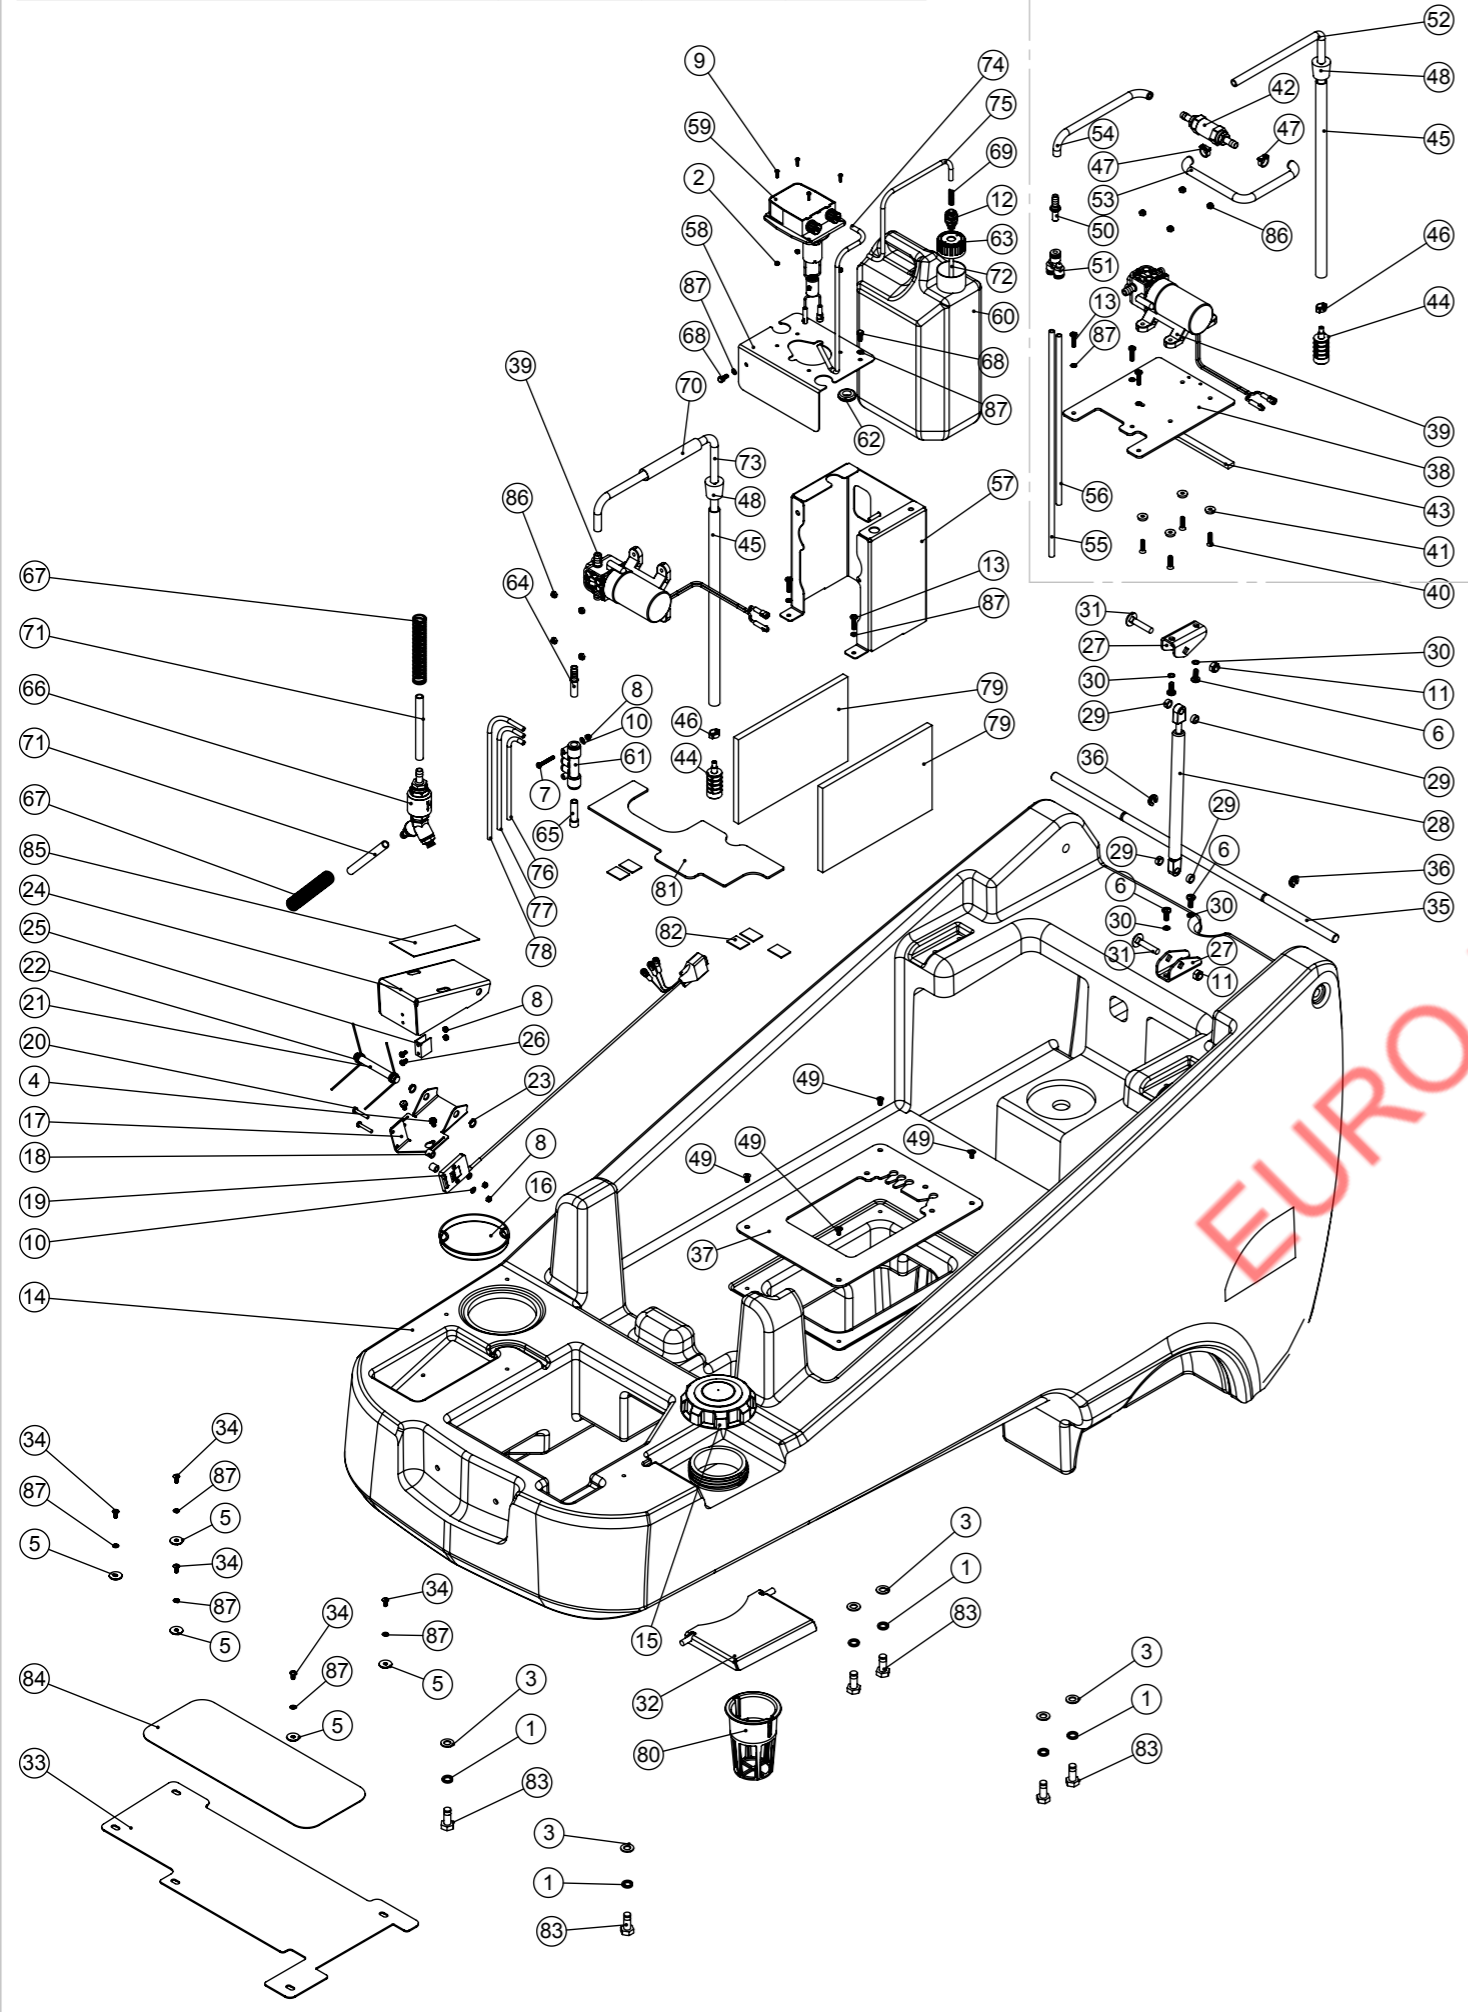

Numatic International Spare Parts

Model No: 750 TWINTEC ALUMINIUM FLOOR TOOL (38MM HOSE, RED TRIM, SERILOR BLADES)

ITEM:	PART No:	DESCRIPTION	QTY.
1	208637	(750MM SCRUB WIDTH) ALUMINIUM SQUEEGEE CASTING (38MM HOSE FITTING)	1
2	903281	M10 LOBE KNOB (RED)	4
3	208968	750MM SCRUB WIDTH REPLACEMENT FRONT BLADE (968MM LONG)	1
4	208971	750MM SCRUB WIDTH REPLACEMENT REAR BLADE (1000MM LONG)	1
5	903848	(750MM SCRUB WIDTH) RED BLADE HOLDER MOULDING (SLOPING PROFILE) (32MM & 38MM HOSE FITTING)	1
6	219899	M10 SINGLE COIL STAINLESS STEEL WASHER	2
7	219933	M6 X 35MM SOCKET BUTTON HEAD BOLT STAINLESS STEEL	6
8	219647	M6 FORM G STAINLESS STEEL WASHER	6
9	206953	DETENT PINS	4
10	219642	M6 STAINLESS STEEL NYLON INSERT NUT	6
11	219909	M10 X 25MM LONG HEXAGONAL STAINLESS STEEL SCREW	2
12	237322	RIGHT HAND FLOOR TOOL CLIP MOULDING	1
13	237323	LEFT HAND FLOOR TOOL CLIP MOULDING	1
14	208796	4 INCH WHEEL	2
15	229175	CONICAL SPRING	2
16	907759	50MM DIAMETER GREY TPR TYRED SWIVEL CASTOR C/W M10 X 60 SWAGED STEM.	2
17	219891	13MM WAVEY WASHER	2
18	906860	ADJUSTABLE FLOOR TOOL CASTOR PLASTIC PLATE LEFT	1
19	906859	ADJUSTABLE FLOOR TOOL CASTOR PLASTIC PLATE RIGHT	1
20	291124	M10 PENNY WASHER STAINLESS STEEL	2
21	219951	A4 (STAINLESS STEEL) M10 HEX LOCK NUT (HALF NUT)	2

Numatic International Spare Parts

Model No: TTV678/300 & TRO650 BOTTOM TANK / PUMP / PEDAL ASSEMBLY EXPLODED DRAWING

NB: FOR WIRING SEE DRAWING: WD-0359, DRW-15631, DRW-13416, DRW-14741

Internal Code: 905579
 DRAWING: DRW-24896 ISS:A05
 PRO 16/10/2017