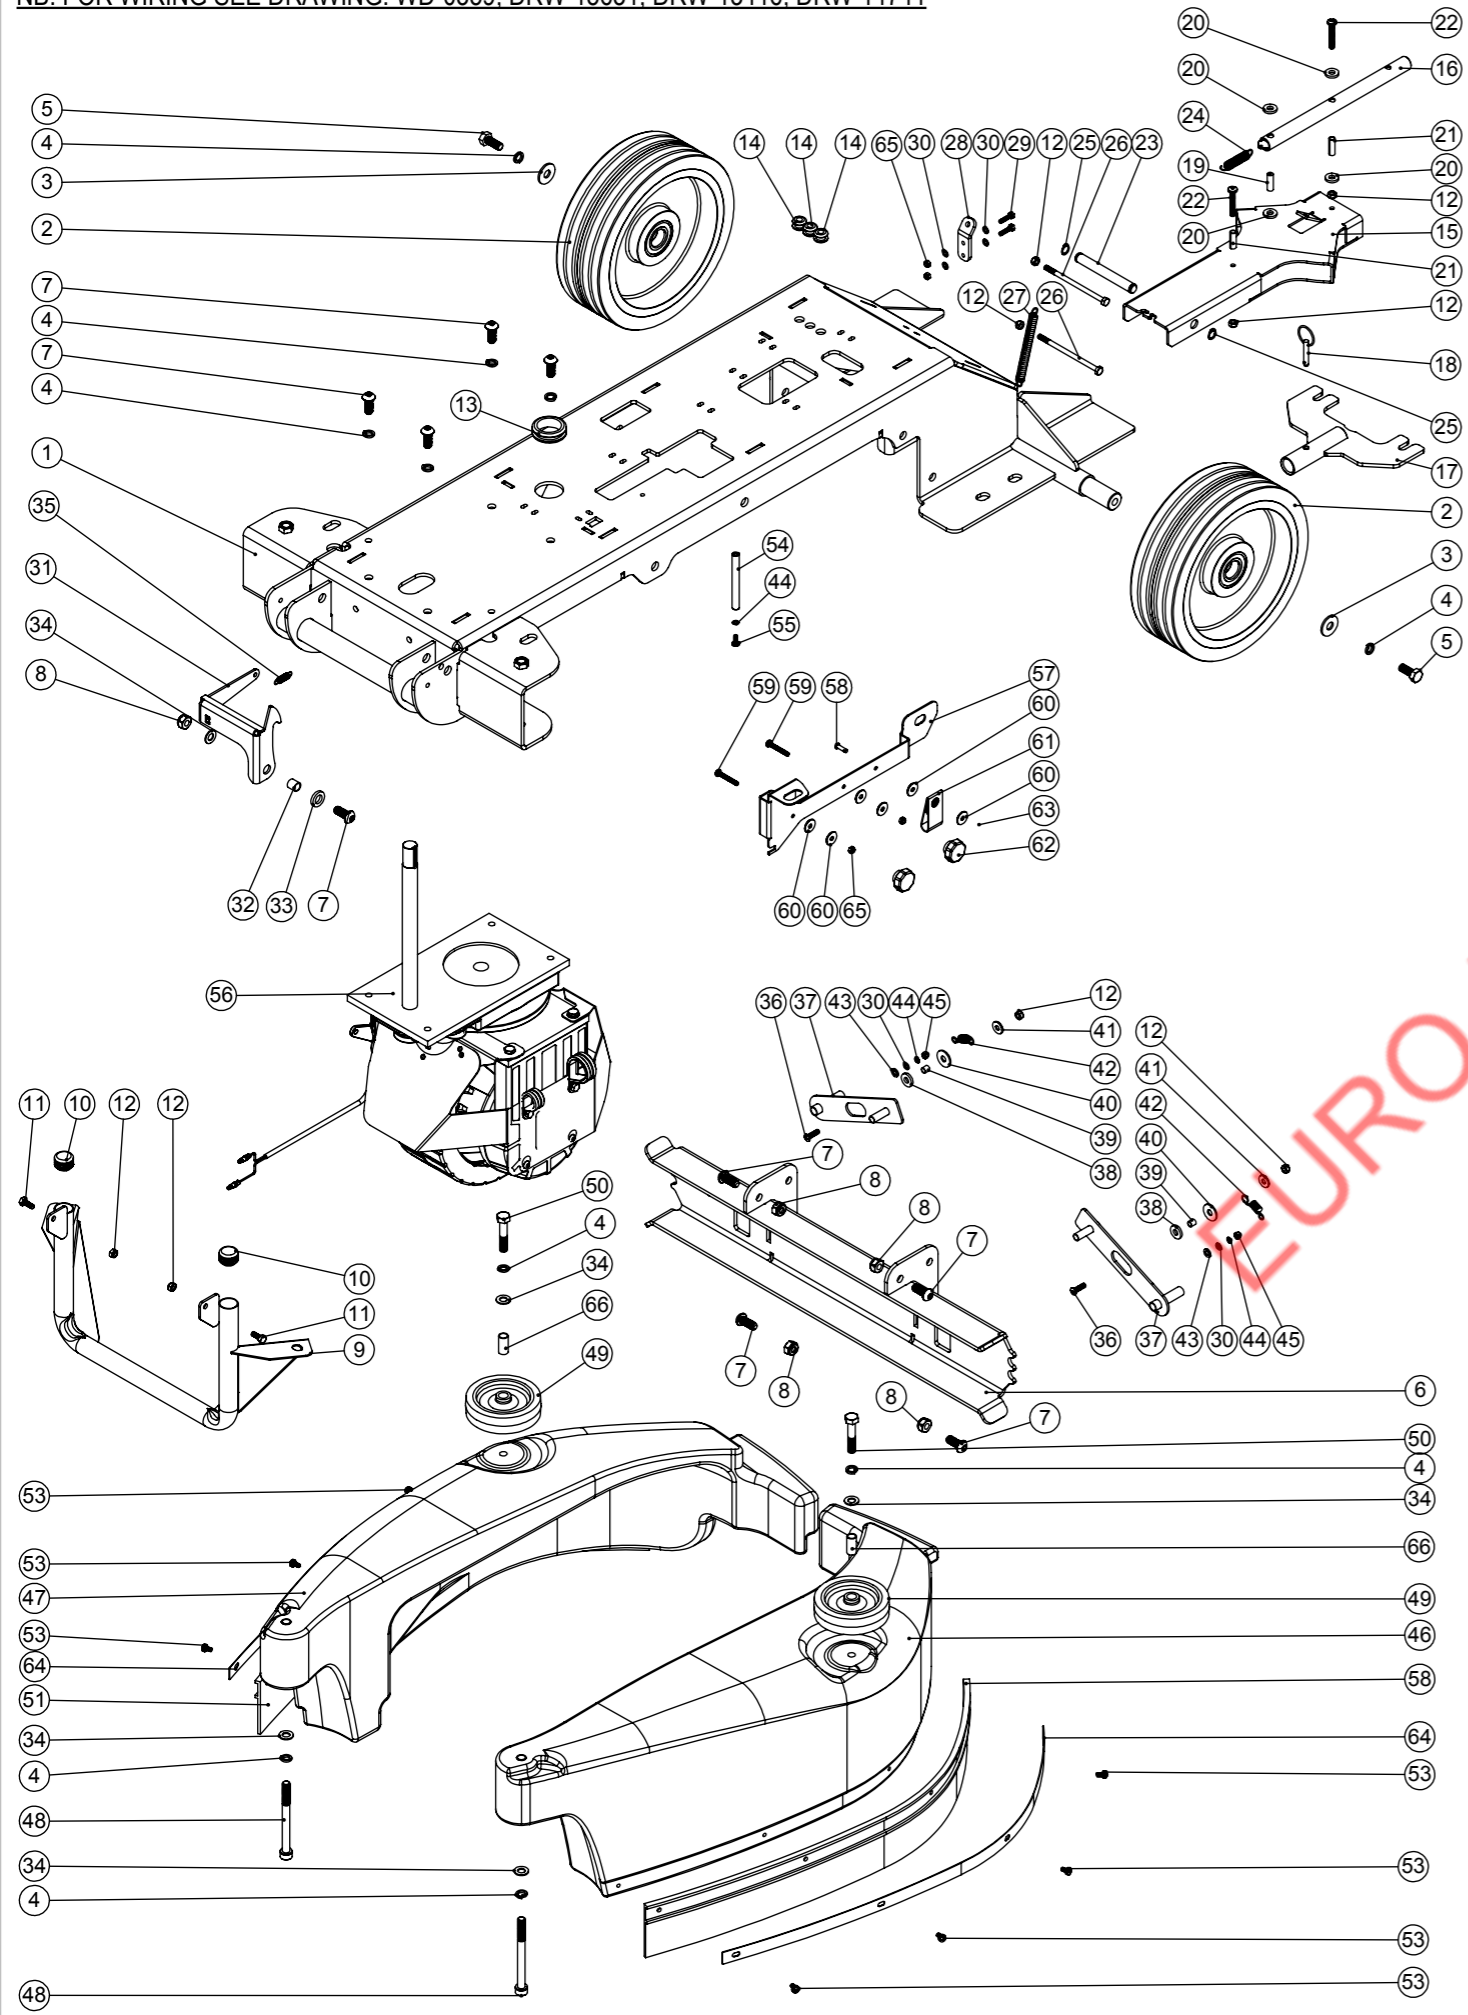

Numatic International Spare Parts

Model No: TTV678 & TRO650 CHASSIS / DRIVE MOTOR ASSEMBLY
EXPLODED DRAWING

NB: FOR WIRING SEE DRAWING: WD-0359, DRW-15631, DRW-13416, DRW-14741

Internal Code: 905585
DRAWING: DRW-24936 ISS:A11
21/03/2018

Numatic International Spare Parts

Model No: TTV678 & TRO650 CHASSIS / DRIVE MOTOR ASSEMBLY
EXPLODED DRAWING