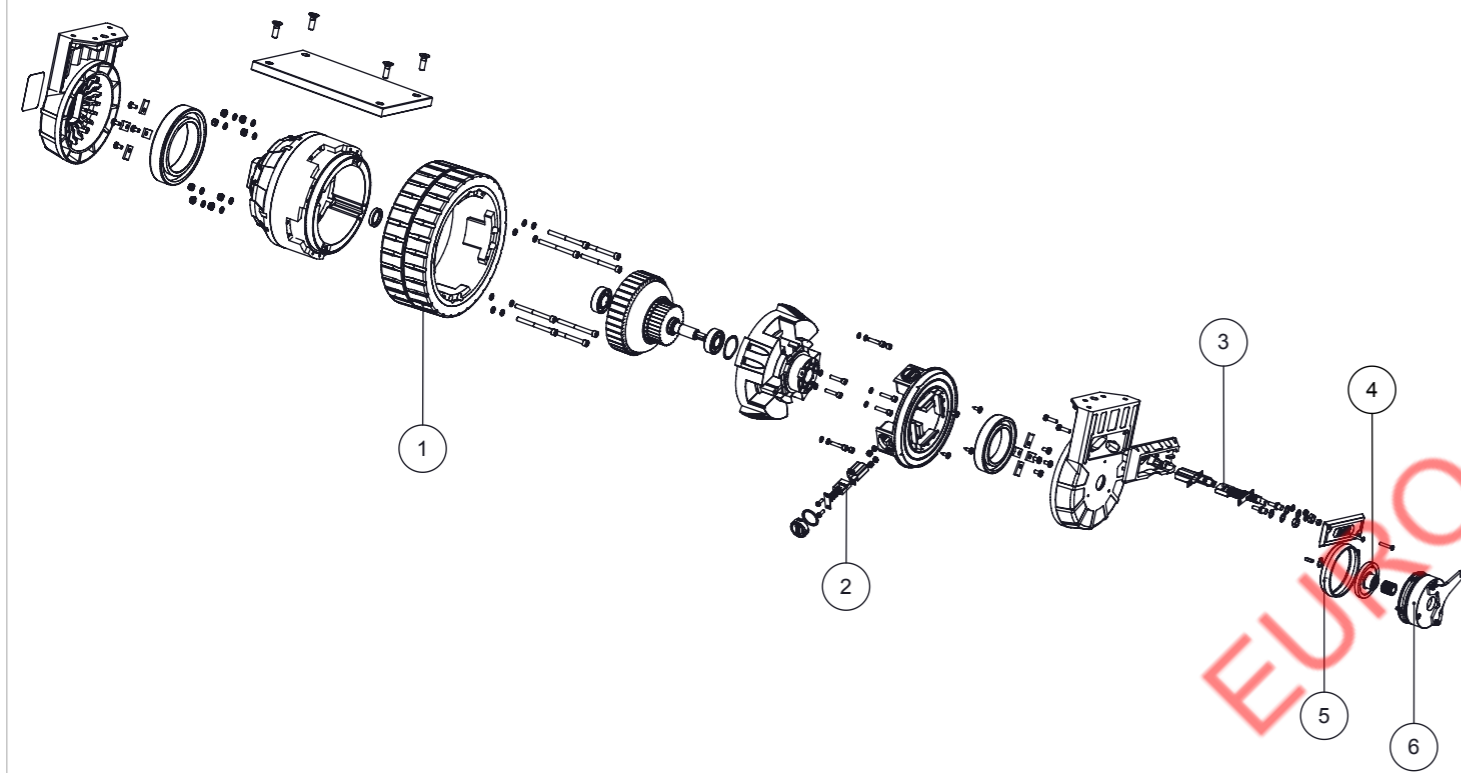

Numatic International Spare Parts

Model No: TTV678 & TRO650 Motor Wheel & Brake Assembly

234604
DRAWING: EXP-1032 ISS:A03
28/03/2014

NB: FOR WIRING SEE DRAWING: WD-0359, DRW-15631, DRW-13416, DRW-14741

Numatic International Spare Parts

Model No: TTV678 & TRO650 Motor Wheel & Brake Assembly

POS:	ITEM NO:	DESCRIPTION:	COMMENTS:
1	208145	WHEEL	
2	208146	ARMATURE BRUSH	
3	208147	MOTOR BRUSH	
4	208148	FRICTION DISC	
5	208149	RUBBER GASKET	
6	321506	MODIFIED ELECTRONICALLY RELEASED BRAKE C/W PINION & SCREWS