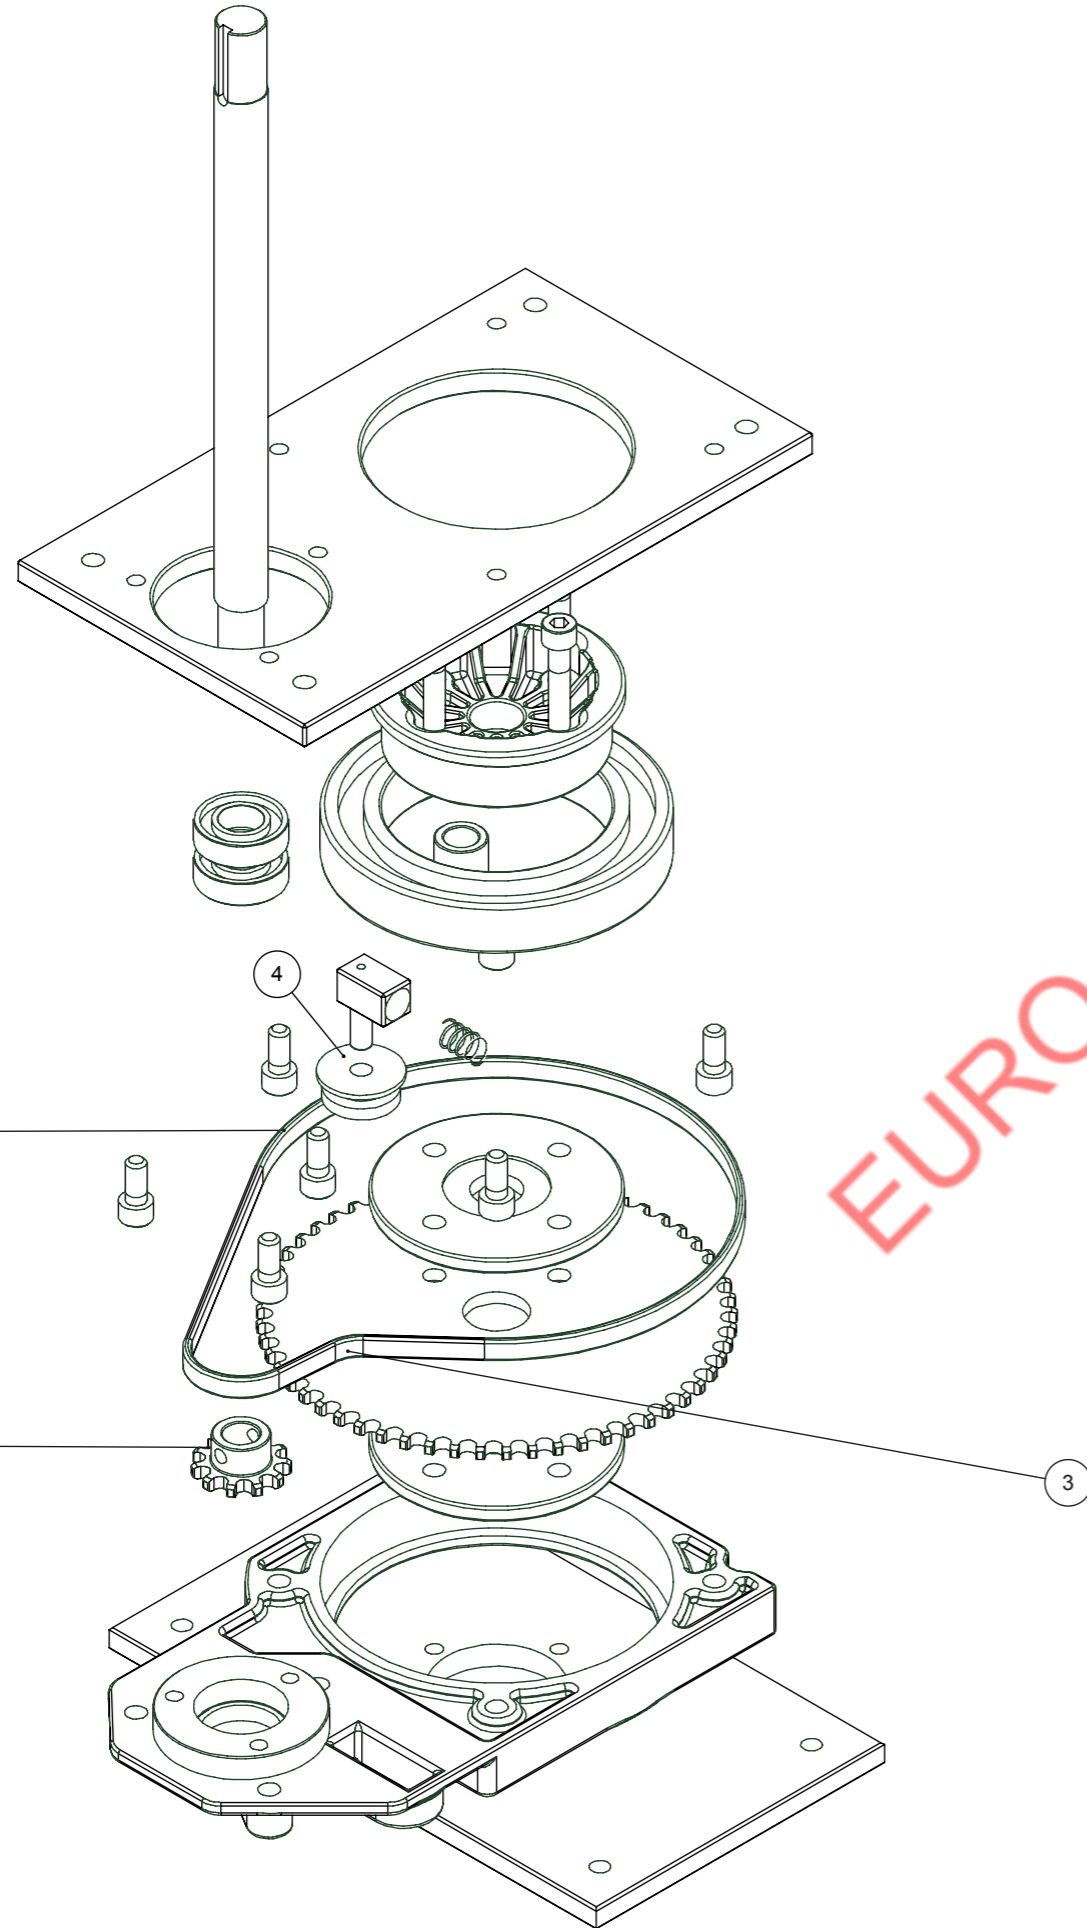

Numatic International Spare Parts

Model No: TTV678 & TRO650 MOTOR WHEEL GEARBOX ASSEMBLY

Internal Code: 234605
PRO DRAWING: EXP-1033 ISS:A05

NB: FOR WIRING SEE DRAWING: WD-0359, DRW- 15631, DRW-13416, DRW-14741

Numatic International Spare Parts

Model No: TTV678 & TRO650 MOTOR WHEEL GEARBOX ASSEMBLY EXPLODED DRAWING (EXP-1033)

POS:	ITEM NO:	DESCRIPTION:	COMMENTS:
1	208151	PINION	
2	208152	STEERING CHAIN	
3	208153	STEERING CHAIN MASTER LINK	
4	901617	WHEEL TENSIONER	AVAILABLE SEPERATELY