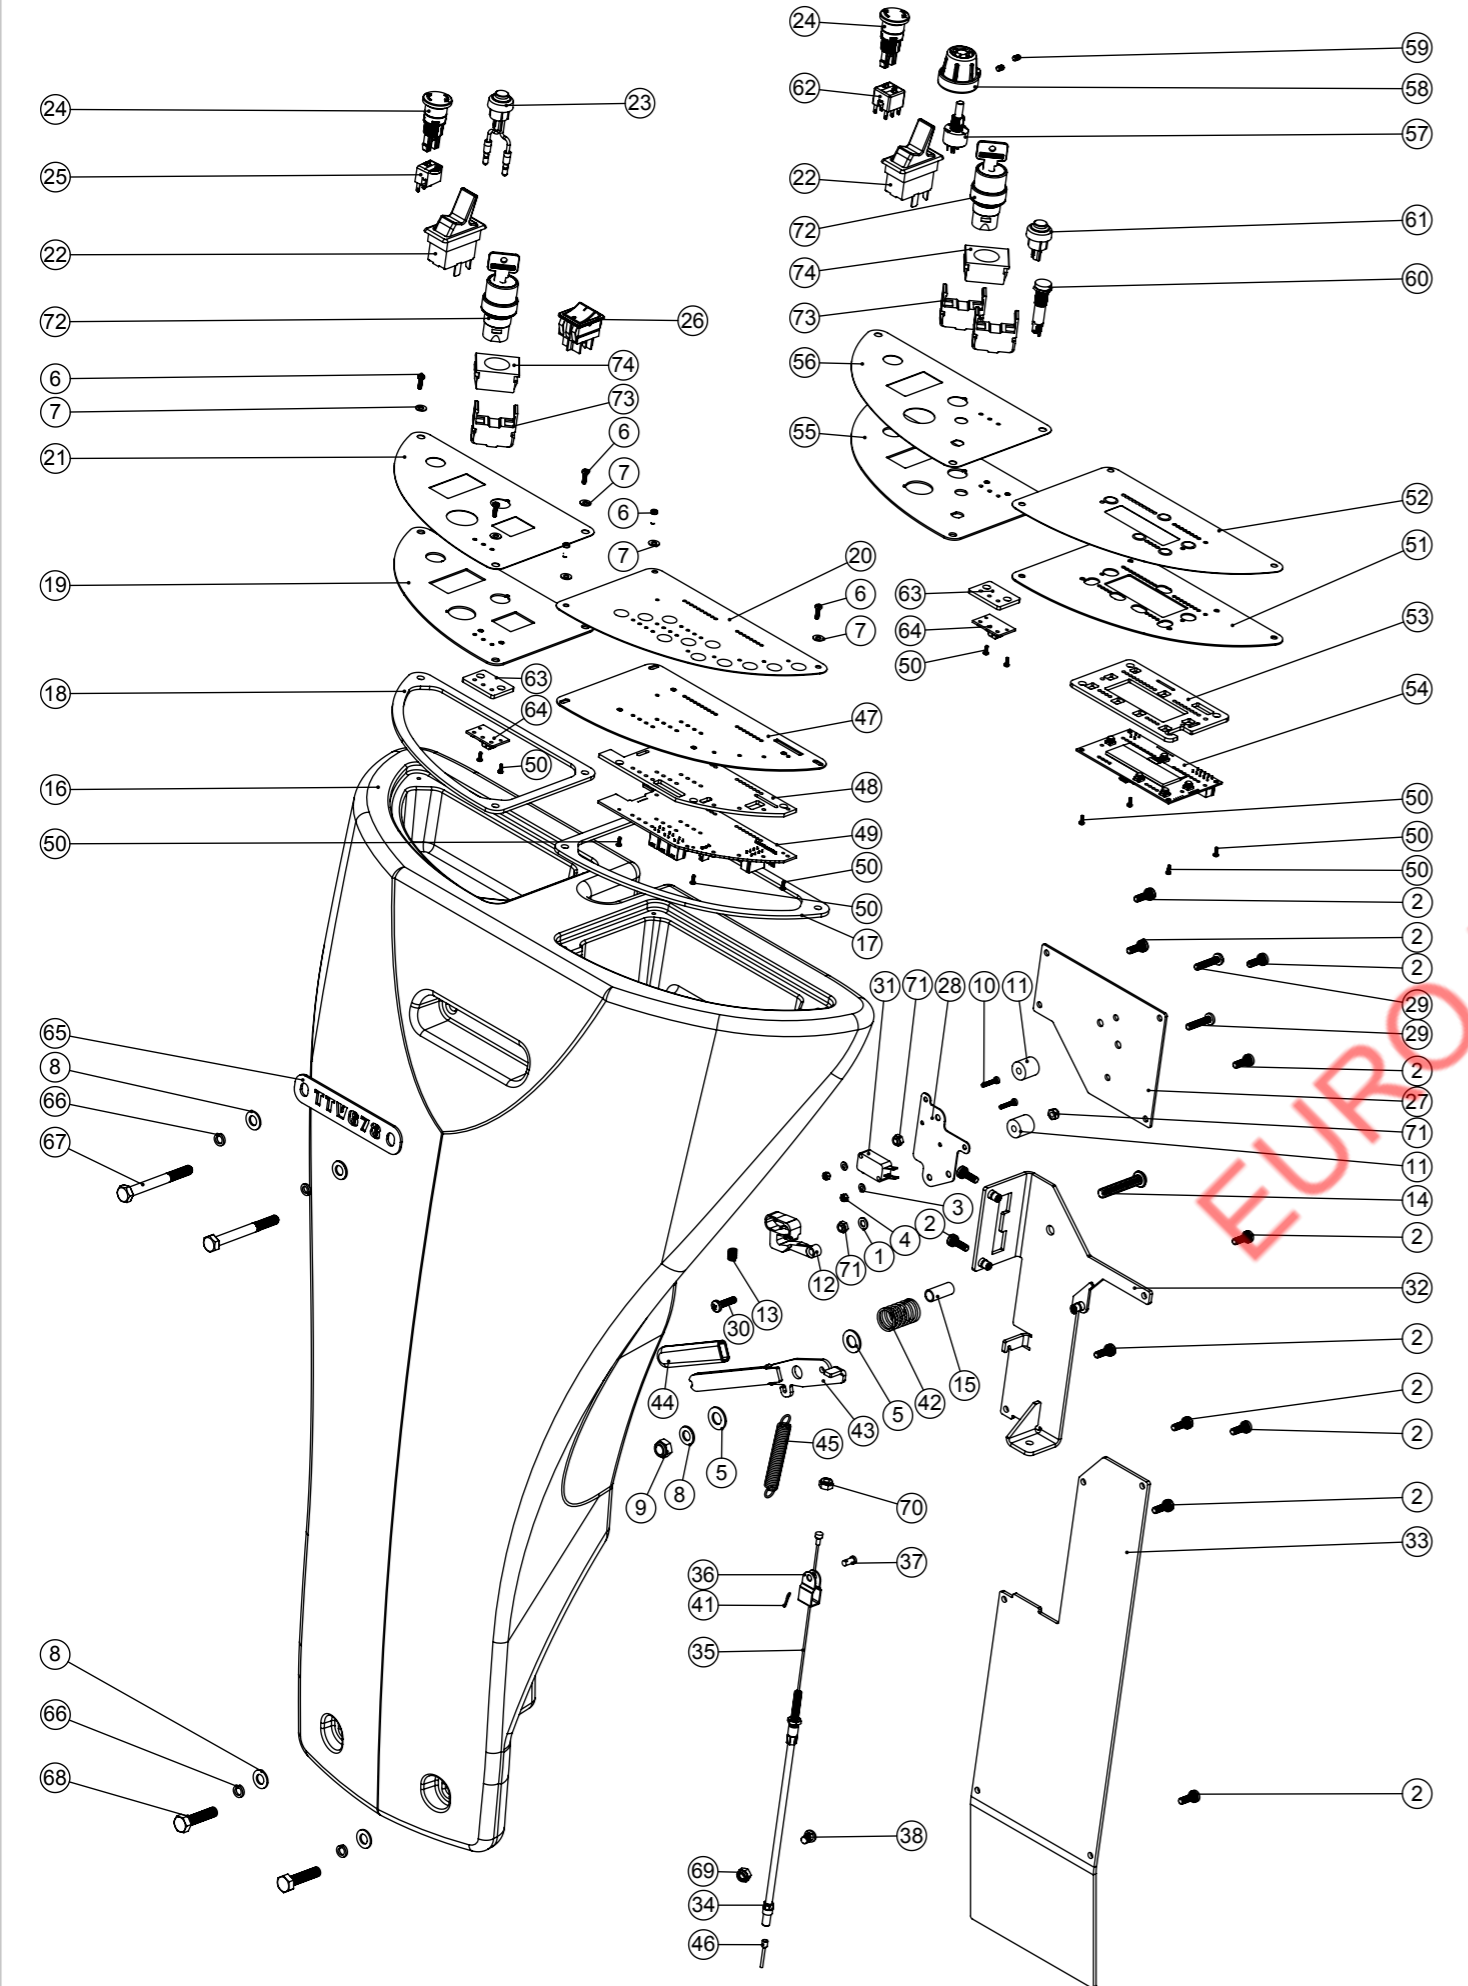

Numatic International Spare Parts

Model No: TTV678 AND TRO650 FRONT MOULDING / LEVER & PANEL ASSEMBLY EXPLODED DRAWING

NB: FOR WIRING SEE DRAWING: WD-0359, DRW-15631, DRW-13416, DRW-14741

Internal Code: 905586
DRAWING: DRW-24941 ISS:A10
PRO 16/10/2017

Numatic International Spare Parts

Model No: TTV678 AND TRO650 FRONT MOULDING / LEVER & PANEL ASSEMBLY EXPLODED DRAWING