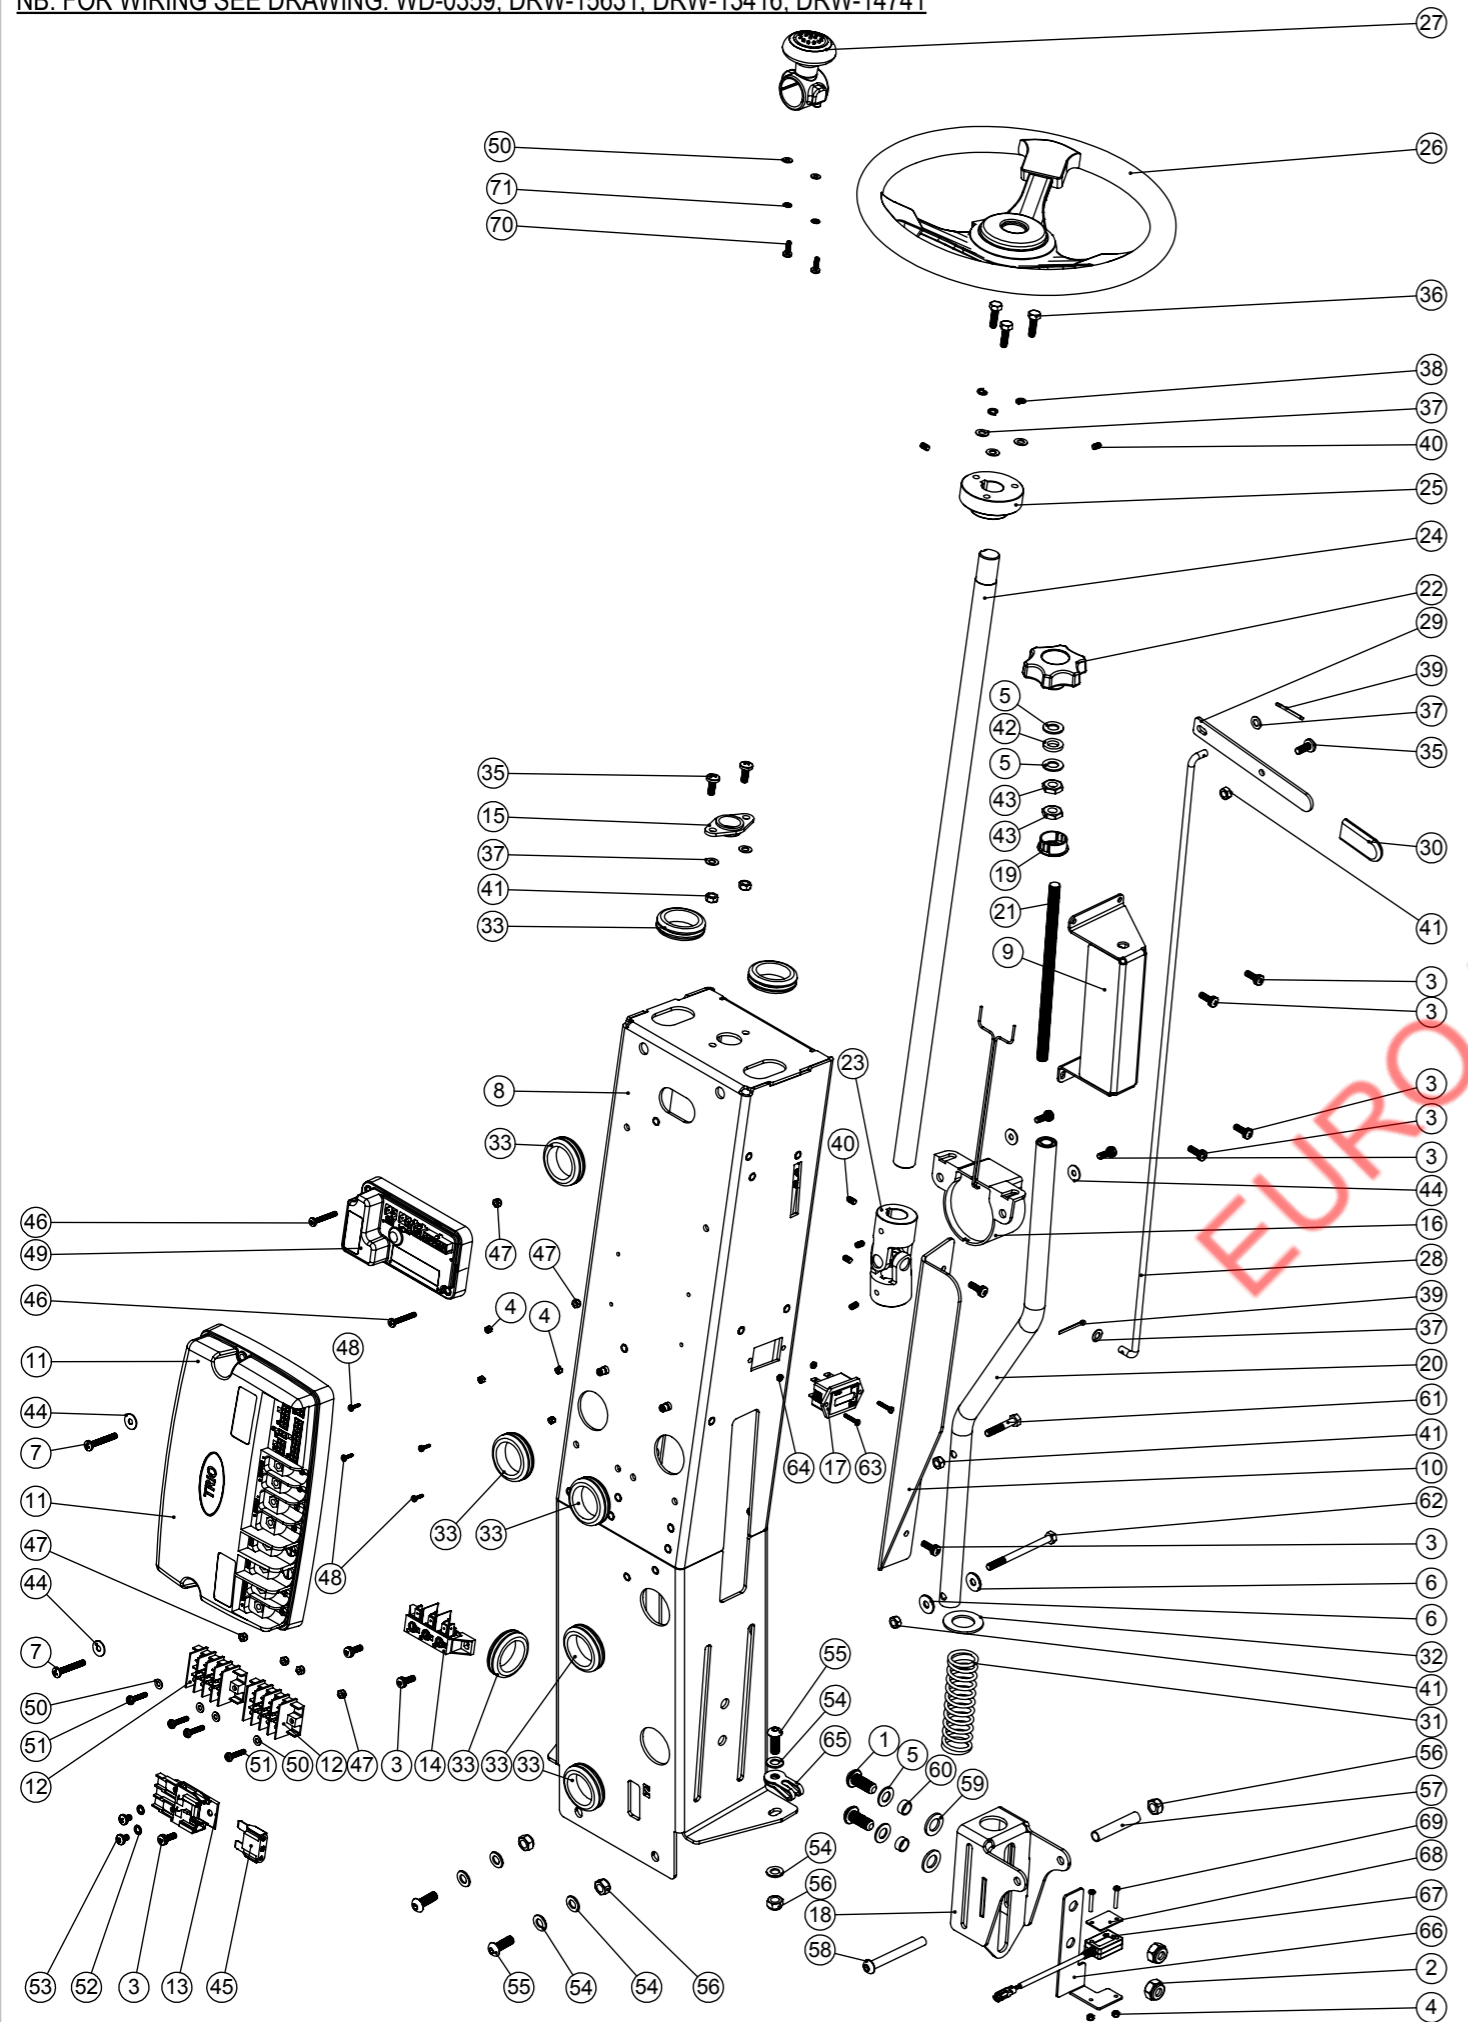

Numatic International Spare Parts

Model No: TTV678 & TRO650 STEERING COLUMN ASSEMBLY
EXPLODED DRAWING

Internal Code: 905587
DRAWING: DRW-24947 ISS:A13
21/03/2018

NB: FOR WIRING SEE DRAWING: WD-0359, DRW-15631, DRW-13416, DRW-14741

Numatic International Spare Parts

Model No: TTV678 & TRO650 STEERING COLUMN ASSEMBLY
EXPLODED DRAWING