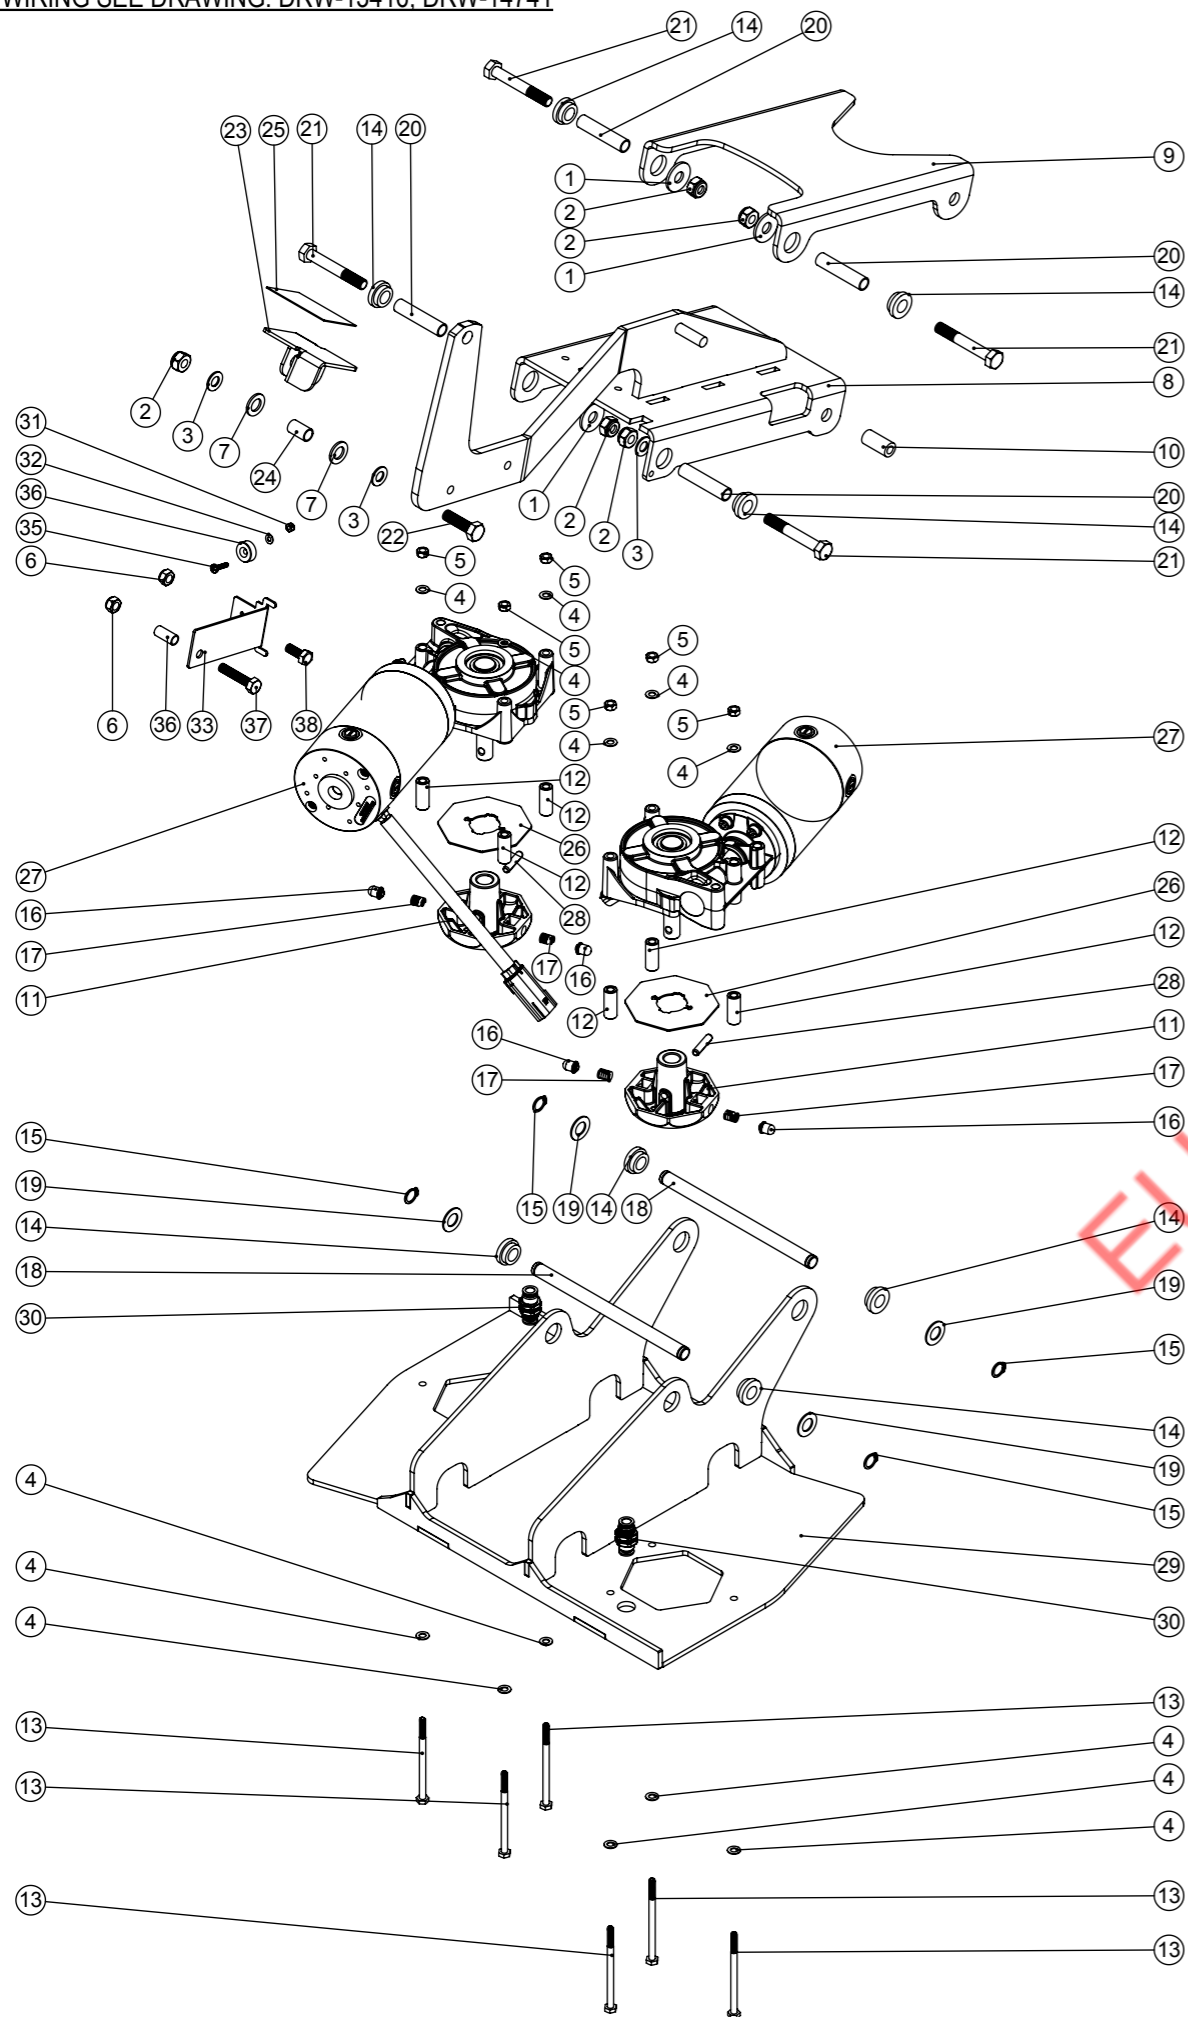

Numatic International Spare Parts

Model No: TRO650 BRUSH DECK / LIFTING LINK / CHUCK ASSEMBLY
EXPLODED DRAWING

Internal Code: 905581
DRAWING: DRW-24929 ISS:A12
PRO 21/03/2018

NB: FOR WIRING SEE DRAWING: DRW-13416, DRW-14741

Numatic International Spare Parts

Model No: TRO650 BRUSH DECK / LIFTING LINK / CHUCK ASSEMBLY
EXPLODED DRAWING

ITEM	PART NO.	DESCRIPTION	COMMENTS	QTY.
1	291124	M10 PENNY WASHER STAINLESS STEEL		3
2	219897	M10 STAINLESS STEEL NYLON INSERT NUT		5
3	219903	M10 FORM A STAINLESS STEEL WASHER		3
4	219560	M6 FORM B STAINLESS STEEL WASHER		12
5	219983	M6 NYLOC STAINLESS STEEL FULL NUT		6
6	219639	M8 STAINLESS STEEL NYLON INSERT NUT		2
7	219911	PLASTIC WASHER		2
8	404044	BRUSH DECK PEDAL ARM WELDED ASSEMBLY - PAINTED SILVER GRAY		1
9	404045	BRUSH DECK REAR LINK - PAINTED SILVER GREY		1
10	391211	SILICON TUBE 30MM LONG X 8MM I/D X 3.2MM WALL SECTION		1
11	206966	CHUCK CASTING	SPARE PART:303809 INCLUDING 23,24,37,35	2
12	206851	MOTOR MOUNTING SPACER		6
13	291021	M6 X 90MM LONG STAINLESS STEEL HEXAGONAL HEAD BOLT		6
14	208058	SHOULDERED BUSH - Ø12.9MM I/D		8
15	905563	13MM EXTERNAL CIRCLIP ST/ST		4
16	208135	CHUCK DOME		4
17	206957	DRIVE SYSTEM SPRING		4
18	206980	PIVOT TUBE		2
19	219302	M12 FORM B STAINLESS STEEL WASHER		4
20	391194	PIVOT TUBE A		4
21	904945	M10 X 70MM LONG HEX BOLT STAINLESS STEEL		4
22	219895	M10 X 35MM LONG HEXAGONAL STAINLESS STEEL SCREW		1
23	329807	FOOT PEDAL HINGE BRACKET		1
24	303811	12.7MM DIAMETER X 18G X 20MM LONG STAINLESS STEEL TUBE		1
25	904204	FOOT PEDAL GRIP PAD RED	BLACK VERSION 391221	1
26	392331	OCTO CHUCK PLASTIC COVER		2
27	205263	24V DC BRUSH DRIVE PM90 MOTOR/GEARBOX ASSEMBLY (14:1 RATIO) C/W WATERPROOF CONNECTOR		2
28	291079	6MM X 30MM STAINLESS STEEL ROLL PIN		2
29	404183	TRO DECK WELD ASSY (PAINTED)		1
30	902109	8MM PUSH FIT BRASS BULKHEAD FITTING		2
31	219687	M4 STAINLESS STEEL NYLON INSERT NUT		1
32	219688	M4 FORM A STAINLESS STEEL WASHER		1
33	907246	MAGNET PEDAL ARM BRACKET		1
36	208382	MAGNET(19MM O/D)		1
35	219862	M4 X 16MM LONG POZI PAN STAINLESS STEEL SCREW		1
36	906651	SPACER (S/S 10MM O/D 8MM I/D X 22MM LONG)		1
37	291112	M8 X 40 LONG HEX BOLT STAINLESS STEEL		1
38	219717	M8 X 20MM LONG HEXAGONAL STAINLESS STEEL BOLT		1