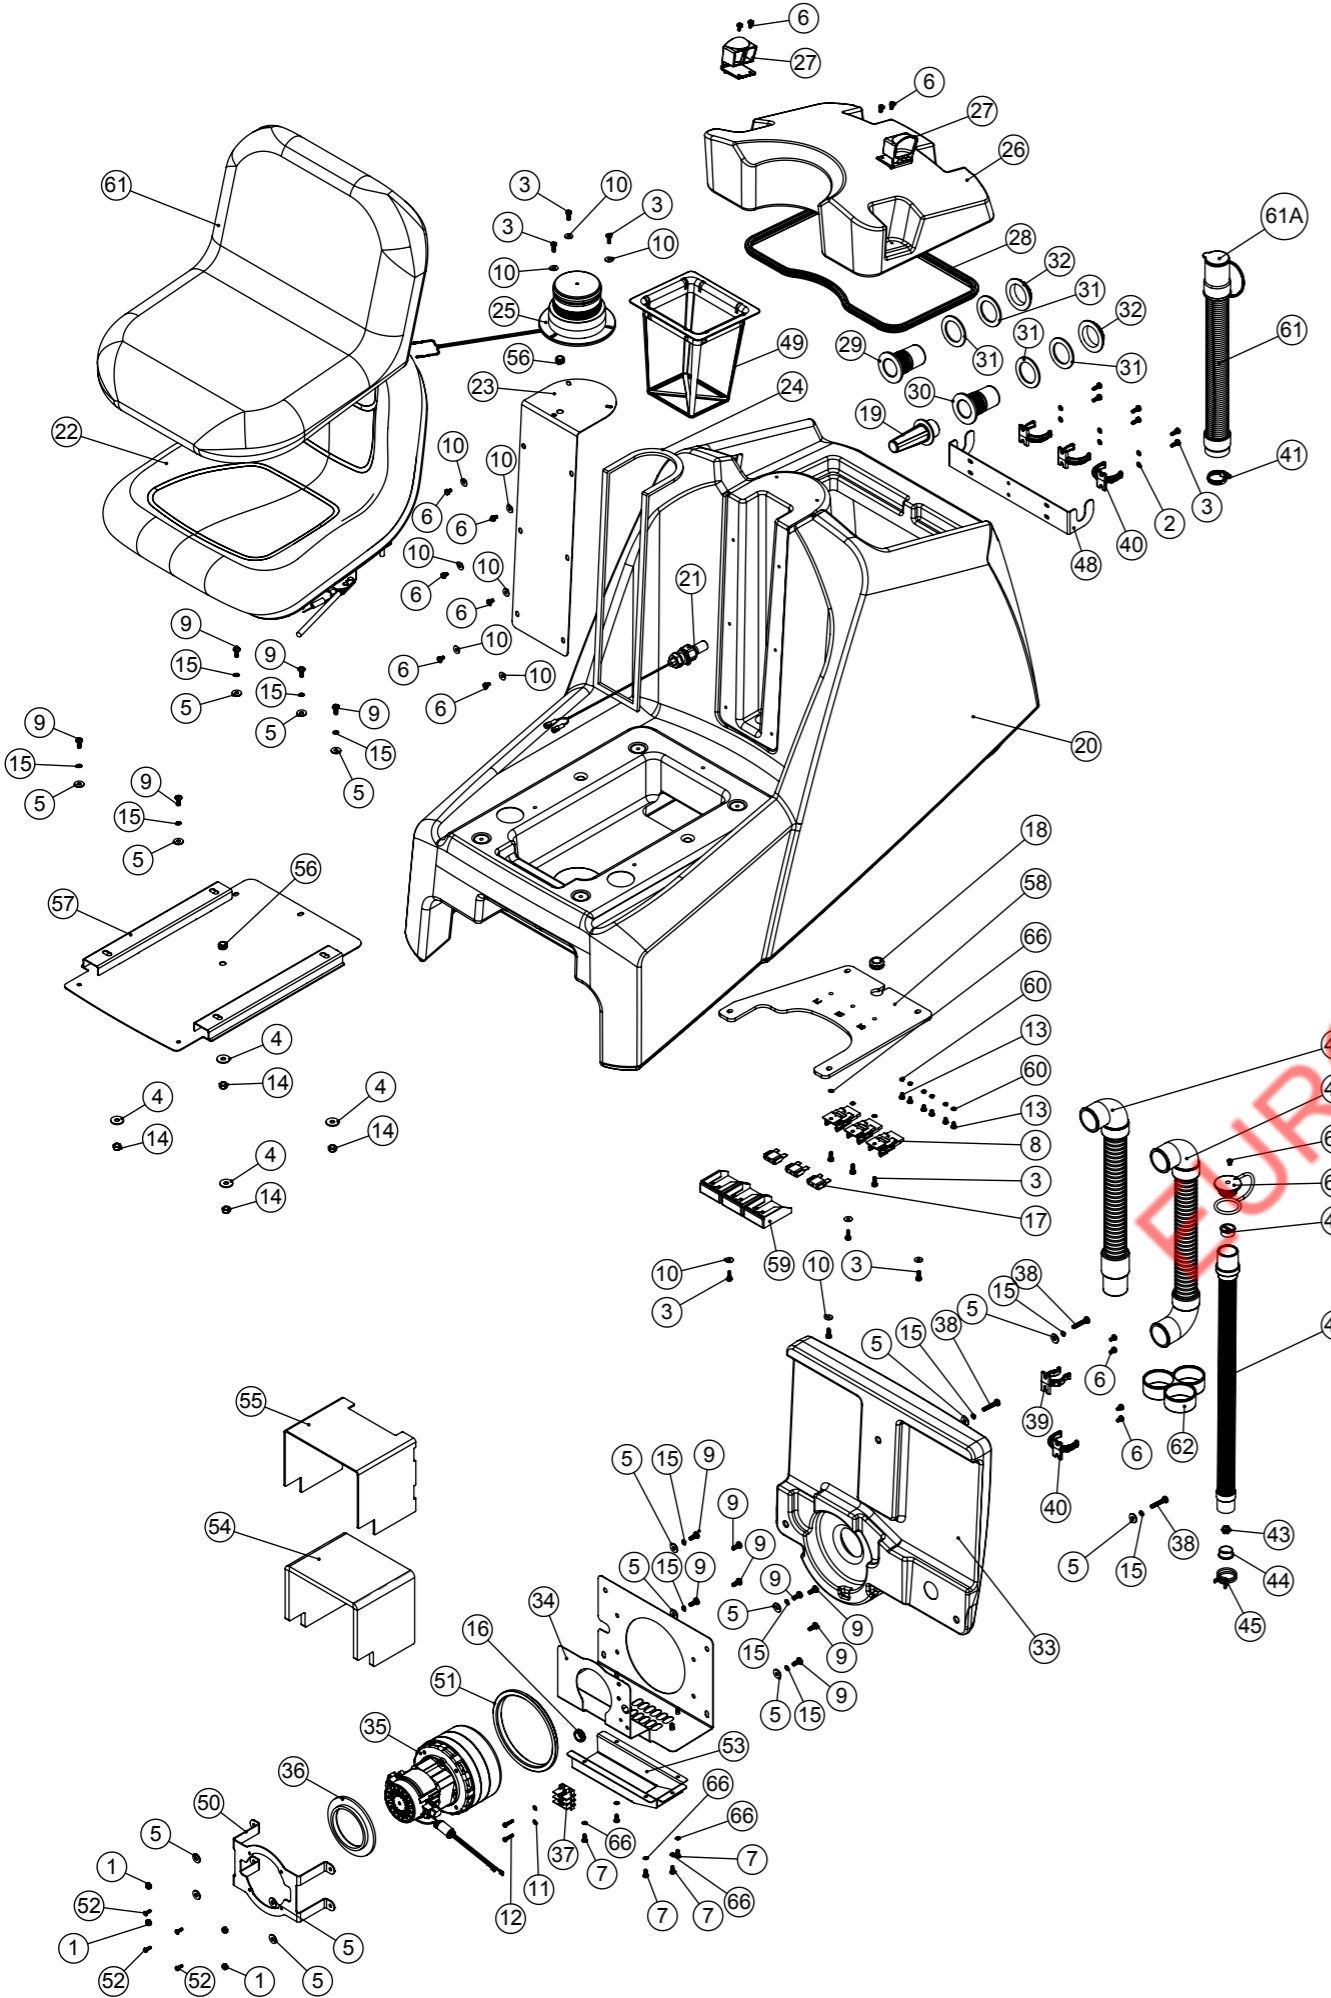

Numatic International Spare Parts

Model No: TTV678/300 AND TRO650 TOP TANK / LIGHT / VAC POD & HOSE ASSEMBLY EXPLODED DRAWING

NB: FOR WIRING SEE DRAWING: WD-0359, DRW-15631, DRW-13416, DRW-14741

Internal Code: 905584
DRAWING: DRW-24948 ISS:A15
PRO 19/04/2018

Numatic International Spare Parts

Model No: TTV678/300 AND TRO650 TOP TANK / LIGHT / VAC POD & HOSE ASSEMBLY EXPLODED DRAWING