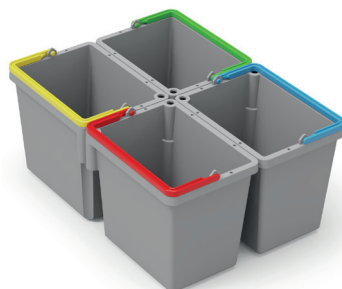

KIT SRK16 / SRK16K

Vertical Press available with Foam Insert for Flat Mops or without Foam Insert for Kentucky Mops
1 x 17L Red Handle Bucket, Grey
1 x 17L Blue Handle Bucket, Grey
Used on: EM3, EM5
PN: 910442 with Foam Insert
PN: 910443 without Foam Insert

KIT SRK17

1 x MopMatic 2 Bucket
1 x Red 22L Bucket Handle
1 x 22L Bucket, Grey, C/W lid
MopMatic 2 Hang-on Frame, Stainless Steel
Used on: EM3, EM5
PN: 910755

KIT SRK18

2 x MopMatic 2 Buckets
C/W Set of Colour-coded Discs
MopMatic 2 Hang-on Frame
Used on: EM3, EM5
PN: 910756

KIT SRK19 Bag Frame Kit

1 x ReFlo Bag Frame with Fixing Screws
1 x ReFlo Bag Securing Frame
1 x Red Lid
Used on EM3, EM5
PN: 910843

KIT SRK20

Rear Wheel Assembly
Used on: EM1, 2, 3, 4, 5, 6
PN: 910758

KIT SRK21

4 x 5L Swing Buckets
5L Swing Bucket Handle, Red / Blue / Green / Yellow
Used on: EM1, 2, 3, 4, 5, 6
PN: 910898

KIT SRK22

2 x 10L Buckets, Grey
10L Bucket Handle, Red / Blue
Used on: EM1, 2, 3, 4, 5, 6
PN: 911401