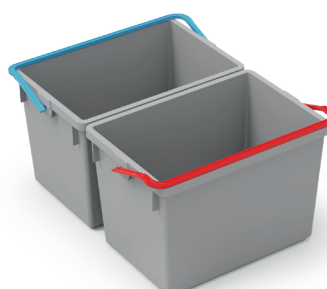

KIT SRK17

1 x MopMatic 2 Bucket
1 x Red 22L Bucket Handle
1 x 22L Bucket, Grey, C/W lid
MopMatic 2 Hang-on Frame, Stainless Steel
Used on: EM3, EM5
PN: 910755

KIT SRK18

2 x MopMatic 2 Buckets
C/W Set of Colour-coded Discs
MopMatic 2 Hang-on Frame
Used on: EM3, EM5
PN: 910756

KIT SRK19 Bag Frame Kit

1 x ReFlo Bag Frame with Fixing Screws
1 x ReFlo Bag Securing Frame
1 x Red Lid
Used on EM3, EM5
PN: 910843

KIT SRK20

Rear Wheel Assembly
Used on: EM1, 2, 3, 4, 5, 6
PN: 910758

KIT SRK21

4 x 5L Swing Buckets
5L Swing Bucket Handle, Red / Blue / Green / Yellow
Used on: EM1, 2, 3, 4, 5, 6
PN: 910898

KIT SRK22

2 x 10L Buckets, Grey
10L Bucket Handle, Red / Blue
Used on: EM1, 2, 3, 4, 5, 6
PN: 911401