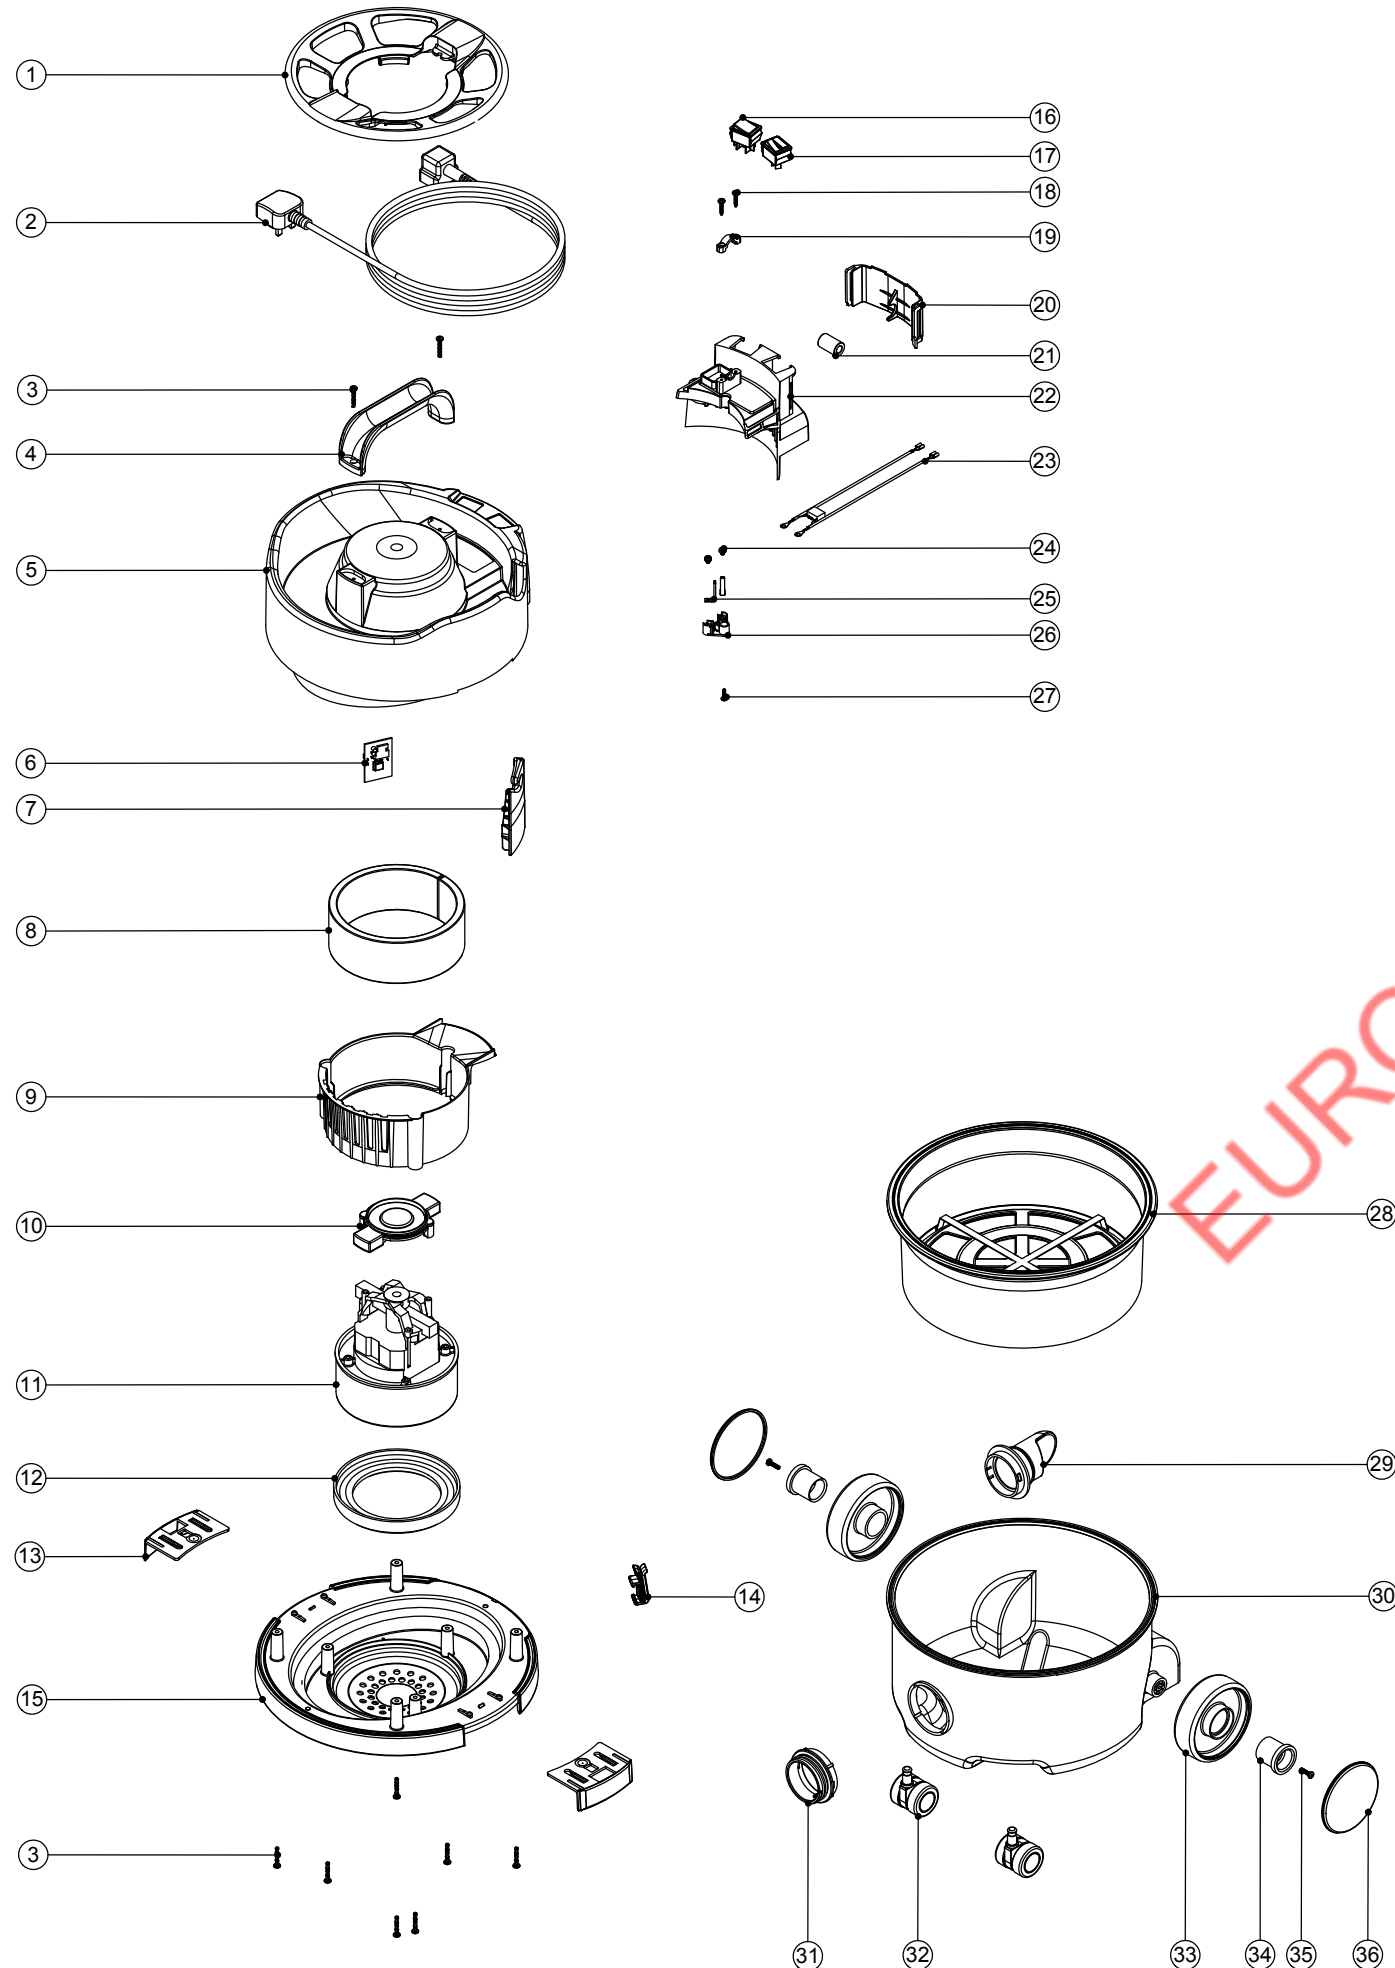

Numatic International Spare Parts

Model No: PSP180A / 200A / 370A MID BLUE EXPLODED DRAWING

234771
DRAWING: DRW-6776 ISS:A01
11/10/2010

NB: FOR WIRING SEE DRAWING: DRW-4550

Numatic International Spare Parts