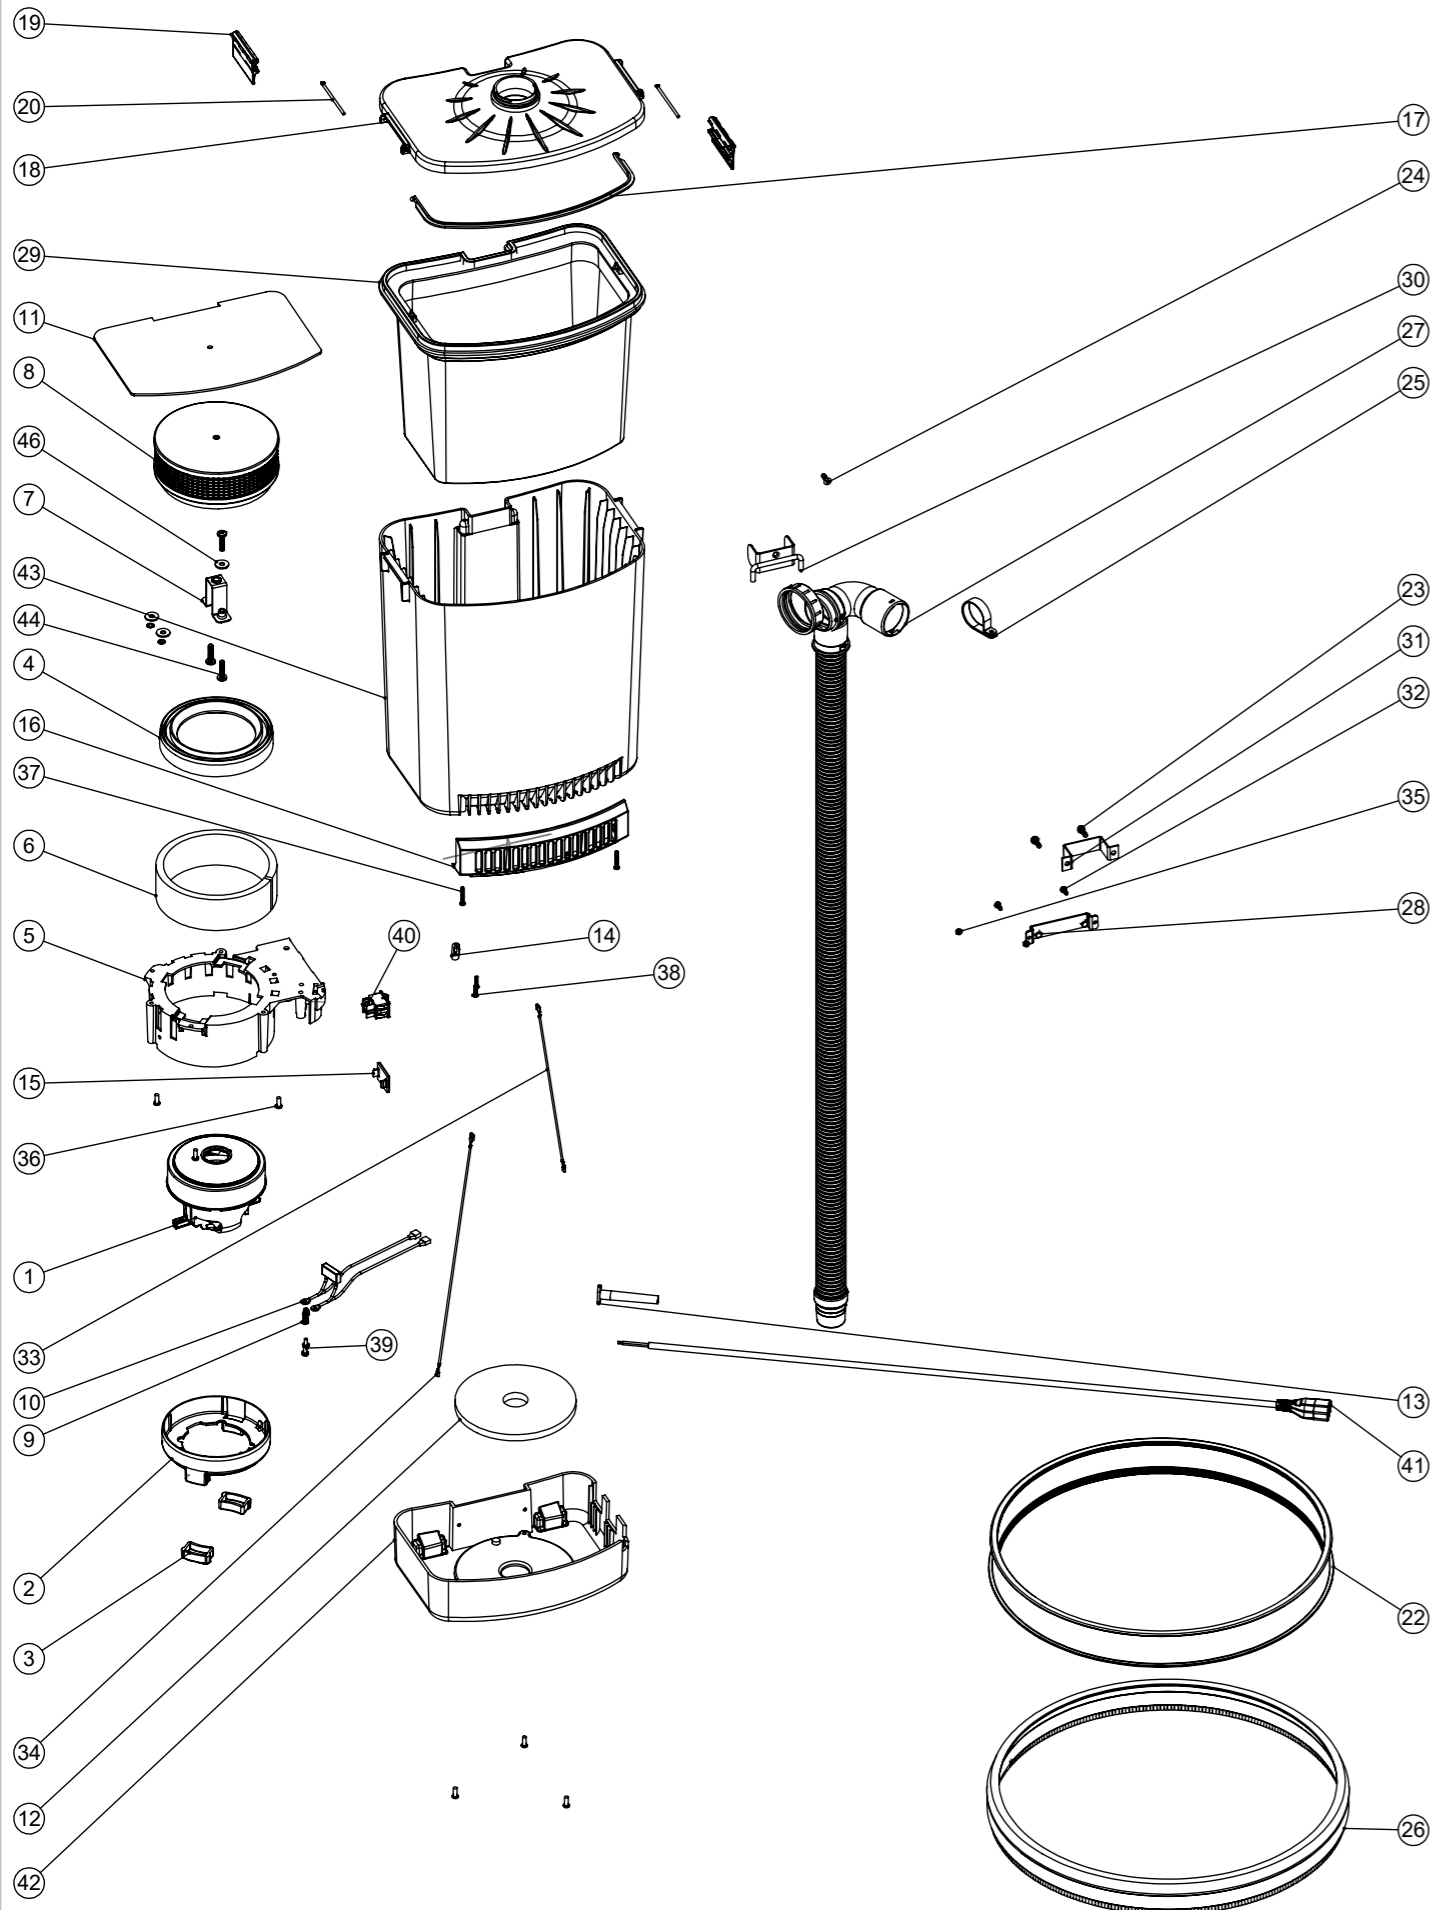

Numatic International Spare Parts

Model No: EXPLODED MICRO FILTER DUSTROL HFM HNS

DRAWING: DRW-34683 ISS:A00.03

NB: FOR WIRING SEE DRAWING: WD-0???

Numatic International Spare Parts

Model No: EXPLODED MICRO FILTER DUSTROL HFM HNS

ITEM NO.	PART NUMBER	DESCRIPTION	QTY	COMMENTS:
1	908947	230V SINGLE STAGE TF MOTOR (DLI 653T) TCO (6210820147)	1	
2	229514	MOTOR SPACER (CUP MOTOR)	1	
3	227885	NVQ MOUNTING RUBBER (AMETEK MOTOR)	2	
4	202065	BOTTOM MOTOR GASKET	1	
5	201078	MOTOR HOUSING MOULDING	1	
6	203017	SIDE FELT	1	
7	303462	FILTER BRACKET	1	
8	908549	FILTER CARTRIDGE H13 (DRILLED 6mm HOLE)	1	
9	219009	M4 BRASS TAPPEX INSERT	2	
10	220142	SUPPRESSOR ASSEMBLY	1	
11	325119	COVER PLATE	1	
12	203016	TOP FELT	1	
13	220923	STRESS RELIEF	1	
14	227008	BLACK CABLE CLAMP	1	
15	206431	BLANKING PLATE	1	
16	227199	DIFFUSER MOULDING (BEC)	1	
17	227187	FILTER HANDLE MOULDING	1	
18	227183	LID MOULDING	1	
19	227186	TOGGLE MOULDING	2	
20	206326	TOGGLE PIN	2	
21	218015	NVM-1CH DISPOSABLE HEPAFLO FILTER BAG	1	
22	206475	GREY MEDIUM BUFFER EXTRUSION	1	
23	219045	M5 X 16MM LONG POZI PAN SEMS SCREW	2	
24	219282	M5 X 16MM LONG POZI PAN COUNTERSUNK SCREW	1	
25	229137	38MM P-CLIP	1	
26	329372	BRUSH RING ASSEMBLY	1	
27	303320	1.0METER X 32MM DIA CONNECTOR HOSE ASSEMBLY	1	
28	329475	BOTTOM TANK BRACKET C/W NUTSERTS	1	
29	207230	GREY FILTER RING AND CLOTH	1	
30	403032	DUSTROL TOP BRACKET WELDED ASSEMBLY (ZINC PLATED)	1	
31	404135	CLAMP BRACKET	1	
32	270034	M4 X 10MM LONG POZI PAN SCREW	2	
33	321117	250MM LONG WHITE MOTOR LEAD	1	
34	321004	340MM LONG WHITE MOTOR LEAD ASSEMBLY	1	
35	219083	M4 NYLON INSERT NUT	2	
36	291152	NO8. 1/2 INCH LG. T20. SCREW. Z/PL. PLASTITE	6	
37	219602	No6 X 1 INCH LONG POZI PAN PLASTITE SCREW (Z/PL)	2	
38	219107	NO6.5/8 INCH LG. POZI-PAN. SCREW. Z/PL. PLASTITE	2	
39	291151	M4 X 10MM LONG T20 SEMS SCREW Z/PL - PRODUCT CODE 8.8 - TX20 HEAD	2	
40	220552	RED ROCKER SWITCH (WHITE PRINT)	1	
41	236100	DUSTROL CABLE	1	
42	325030	BASE MOULDING	1	
43	328058	BODY MOULDING (PRINTED)	1	
44	219056	M6 X 25MM LONG POZI PAN SCREW	3	
45	219544	M6 SHAKEPROOF WASHER	2	
46	219008	M6 FORM G WASHER	3